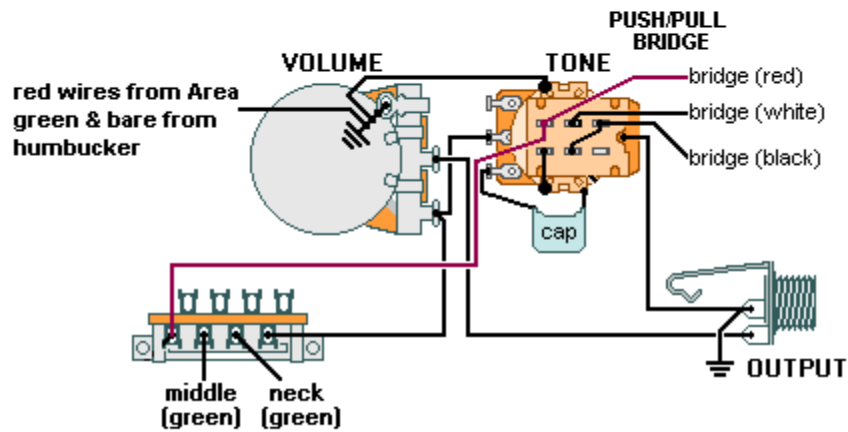

DiMarzio, Inc.

1388 Richmond Terrace, PO Box 100387, Staten Island, NY 10310, Tel(718)981-9286, Fax(718)720-5296

2 Area, 1 humbucker, push/pull series parallel for humbucker

Black & white from each of the Area pickups must be soldered together individually and insulated

**All other pickup wires not shown or mentioned go to ground.
Note: Tailpiece should be connected to common ground.
All grounds \perp must be connected.**

Copyright (C) 2003 DiMarzio, Inc. All rights reserved