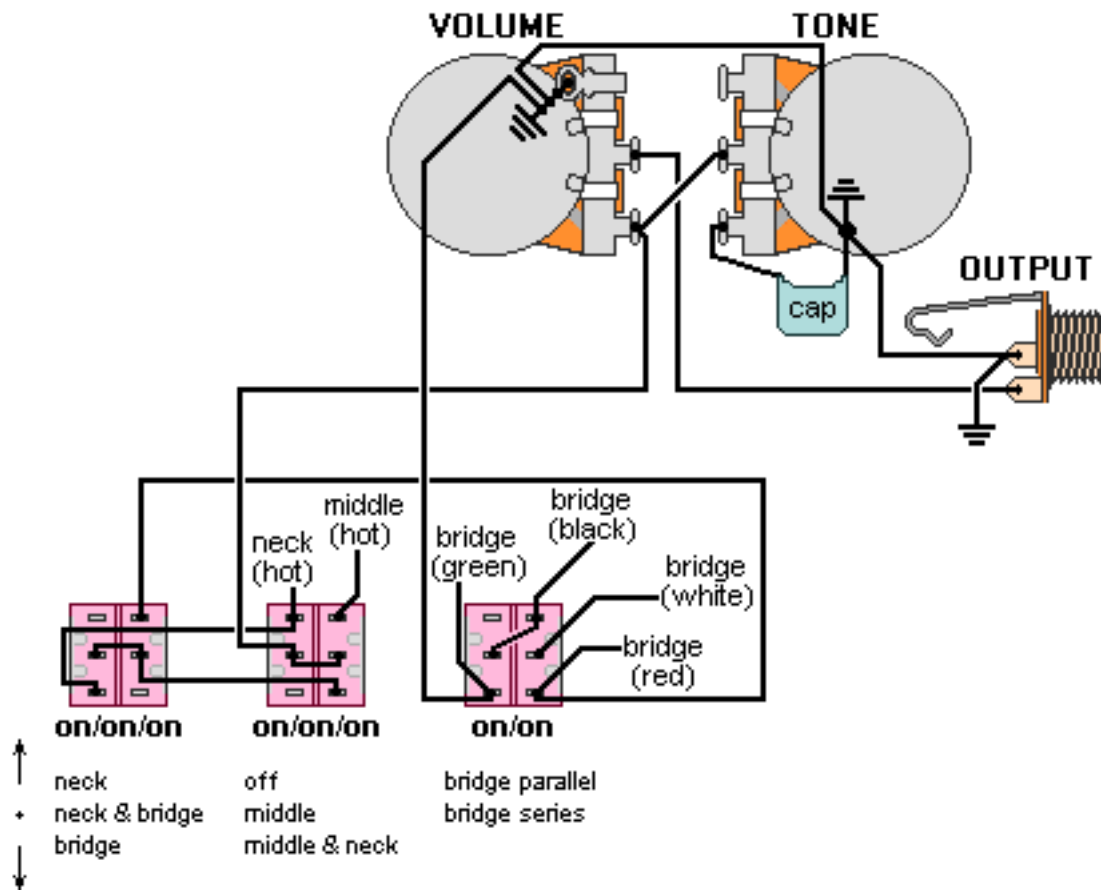

DiMarzio, Inc.

1388 Richmond Terrace, PO Box 100387, Staten Island, NY 10310, Tel(718)981-9286, Fax(718)720-5296

1 HUMBUCKER 2 SINGLES, 2-DPDT(on/on/on), 1-DPDT(on/on)

**Note: Tailpiece should be connected to common ground.
All grounds \perp must be connected.**