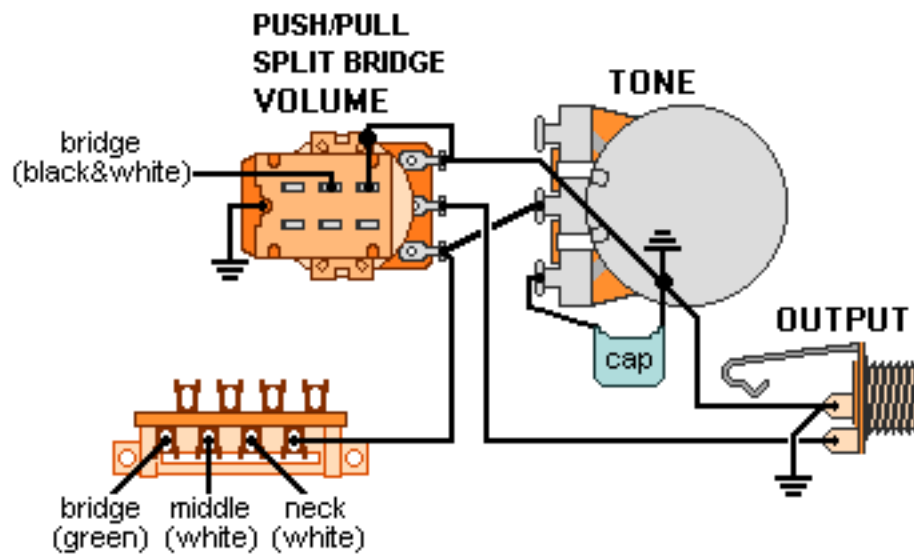

DiMarzio, Inc.

1388 Richmond Terrace, PO Box 100387, Staten Island, NY 10310, Tel(718)981-9286, Fax(718)720-5296

1 HUM., 2 SINGLES, 1 PUSH/PULL SPLIT BRIDGE

All other pickup wires not shown or mentioned go to ground.

Note: Tailpiece should be connected to common ground.

All grounds \perp must be connected.

Copyright (C) 2003 DiMarzio, Inc. All rights reserved