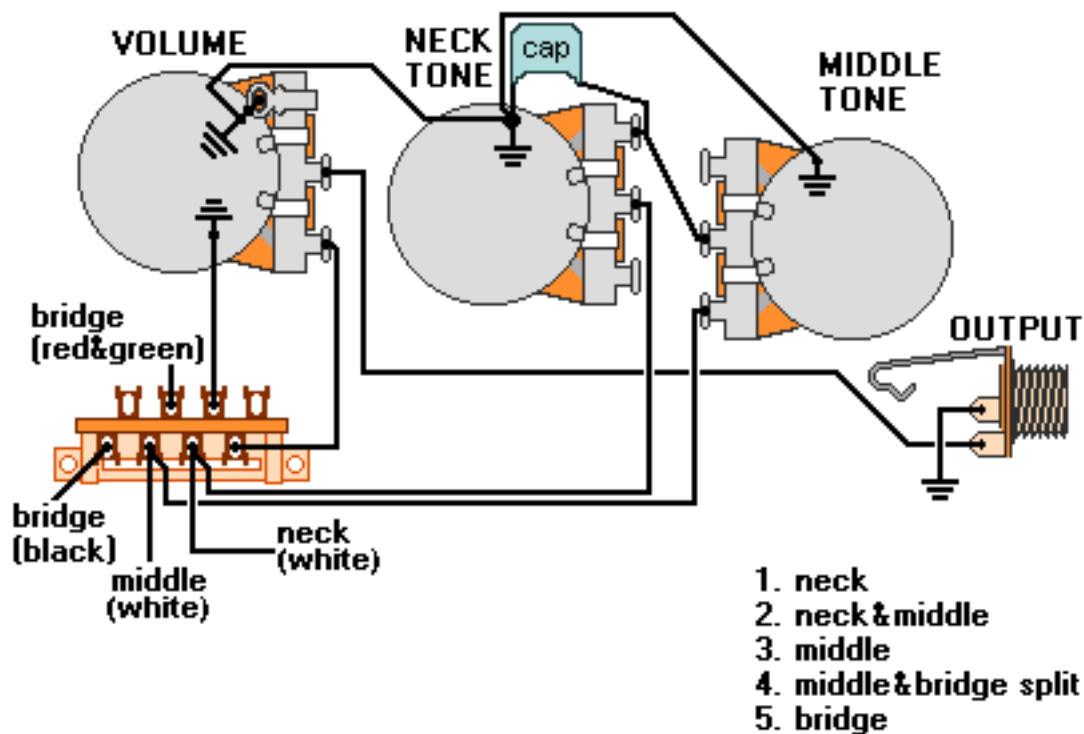

DiMarzio, Inc.

1388 Richmond Terrace, PO Box 100387, Staten Island, NY 10310, Tel(718)981-9286, Fax(718)720-5296

HUM,SINGLE,SINGLE WITH SPLIT BRIDGE (MIDDLE PICKUP REVERSE POLARITY)

All other pickup wires not shown or mentioned go to ground.

Note: Tailpiece should be connected to common ground.

All grounds \perp must be connected.

Copyright (C) 2003 DiMarzio, Inc. All rights reserved