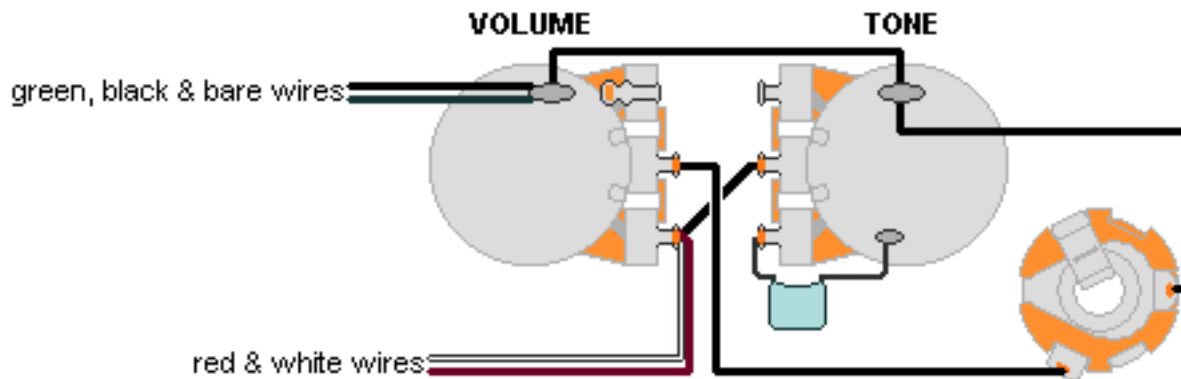

DiMarzio, Inc.

1388 Richmond Terrace, PO Box 100387, Staten Island, NY 10310, Tel(718)981-9286, Fax(718)720-5296

HUMBUCKER, 1 VOLUME & TONE HUMBUCKER IN PARALLEL

Note: Tailpiece should be connected to common ground.
All grounds \perp must be connected.