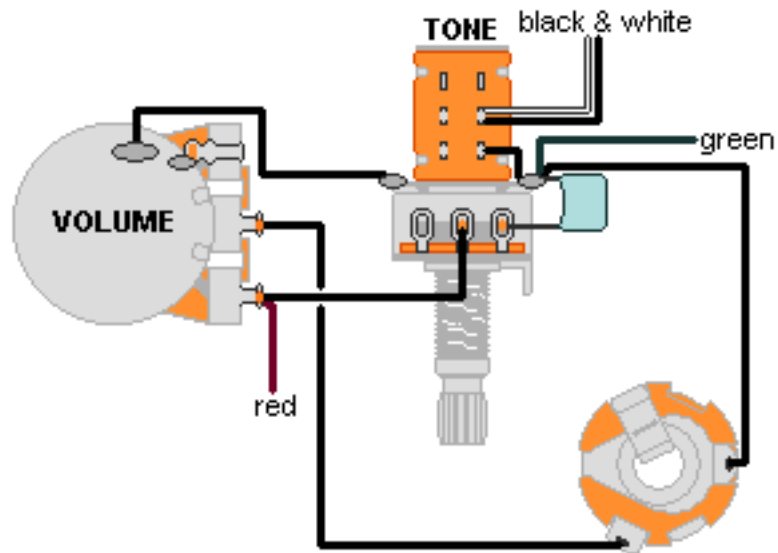

DiMarzio, Inc.

1388 Richmond Terrace, PO Box 100387, Staten Island, NY 10310, Tel(718)981-9286, Fax(718)720-5296

1 HUMBUCKER, 1 VOL., 1 PUSH/PULL TONE-SPLIT

**Note: Tailpiece should be connected to common ground.
All grounds \perp must be connected.**