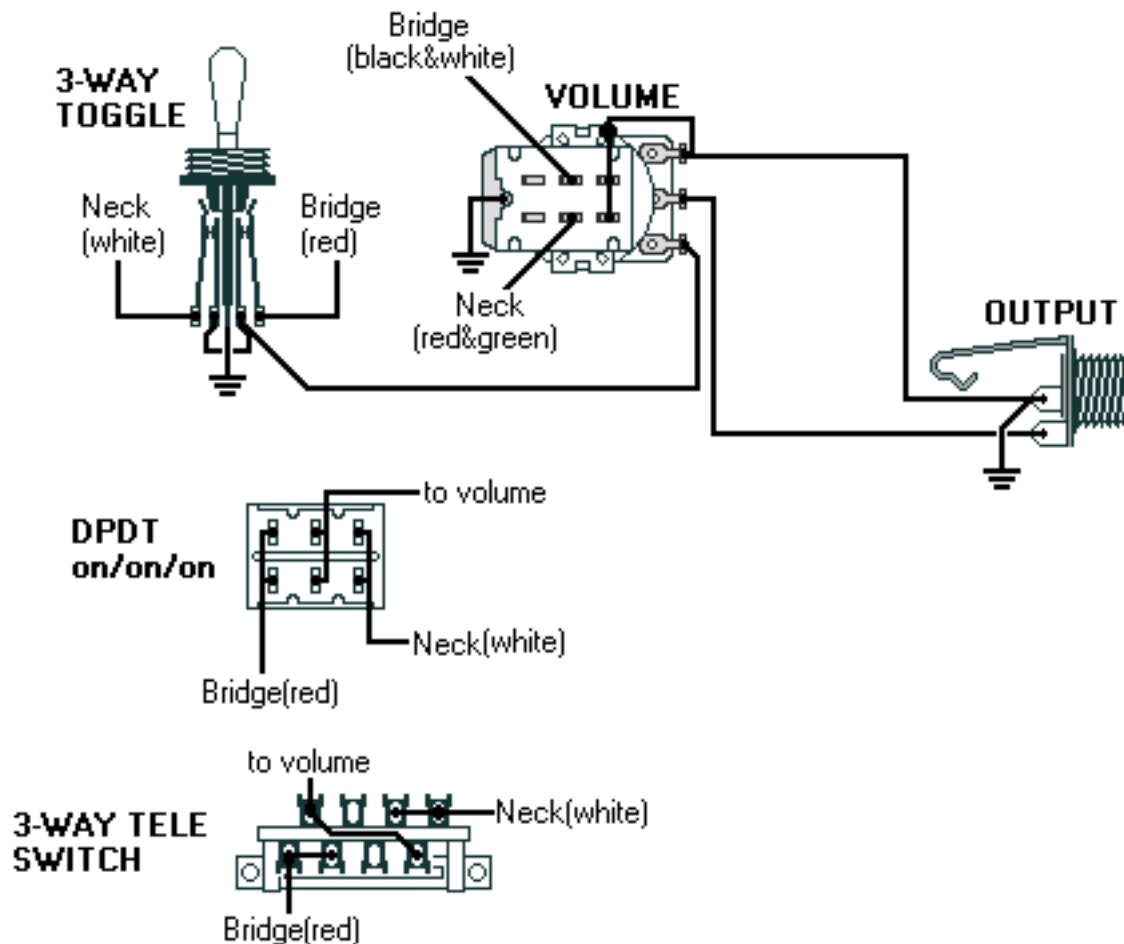

DiMarzio, Inc.

1388 Richmond Terrace, PO Box 100387, Staten Island, NY 10310, Tel(718)981-9286, Fax(718)720-5296

2-Humbucker, 3-Way, Push/Pull Volume (split to inner coils)

Install both pickups with cable exits towards bridge

All other pickup wires not shown or mentioned go to ground.

Note: Tailpiece should be connected to common ground.

All grounds \perp must be connected.

Copyright (C) 2003 DiMarzio, Inc. All rights reserved