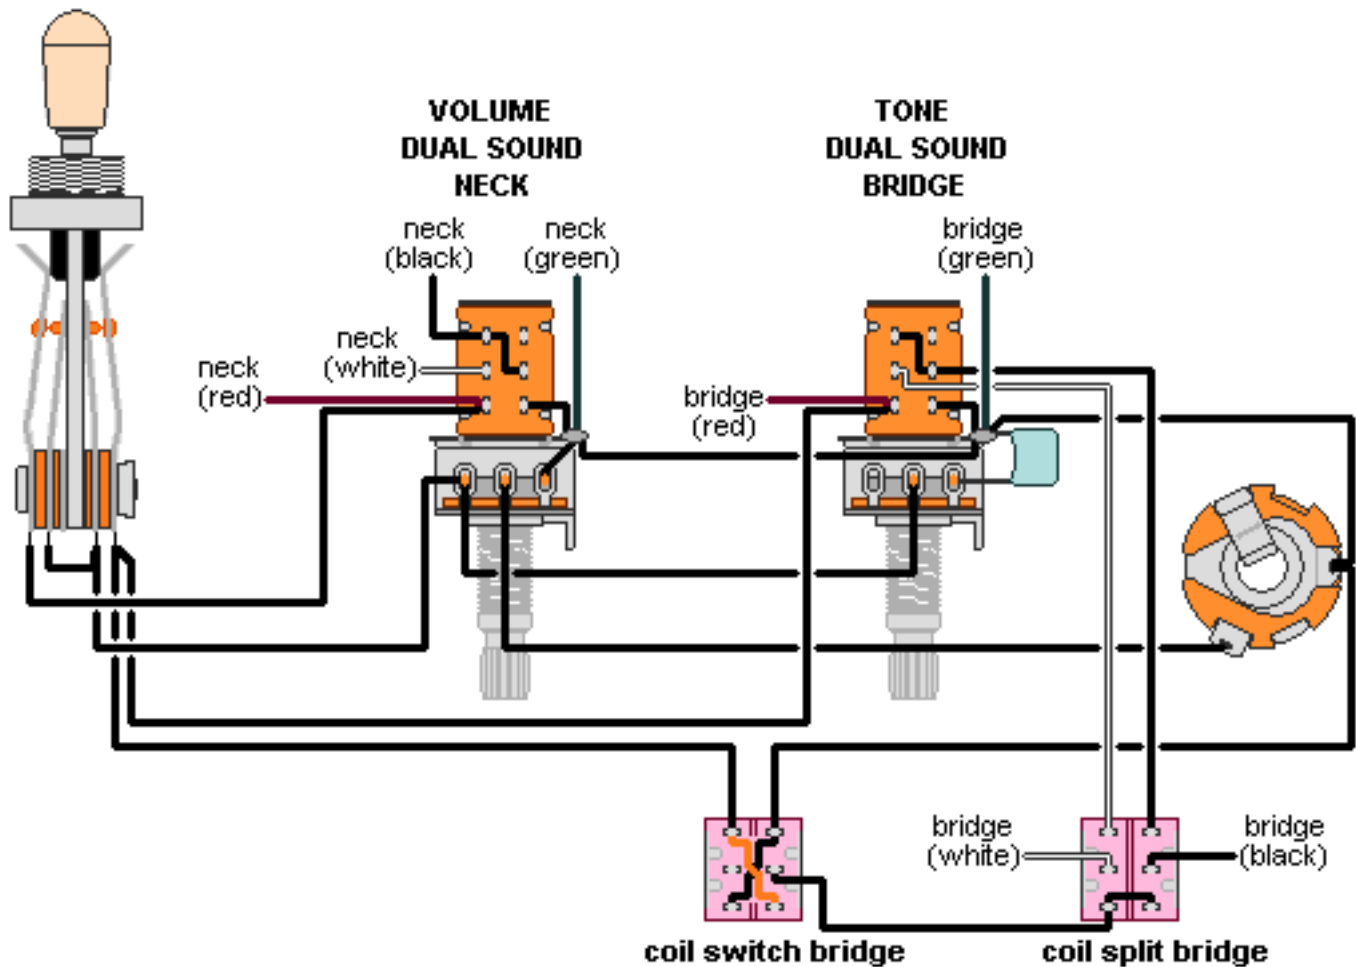

DiMarzio, Inc.

1388 Richmond Terrace, PO Box 100387, Staten Island, NY 10310, Tel(718)981-9286, Fax(718)720-5296

2 HUM., 2-PUSH/PULL DUAL SND., 2-DPDT SPLIT/COIL SWITCH BRIDGE

**Note: Tailpiece should be connected to common ground.
All grounds \perp must be connected.**