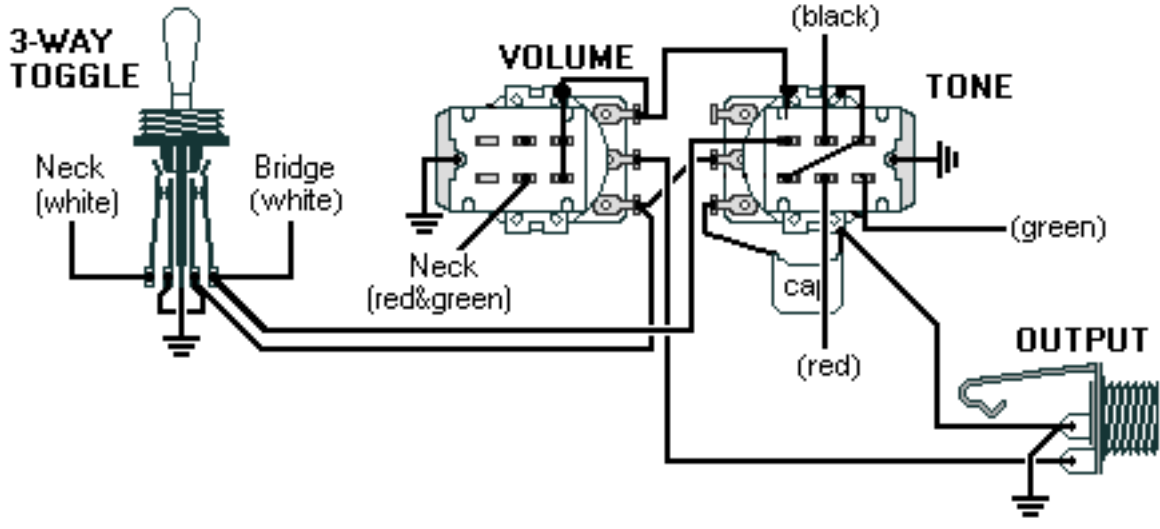

## 2-Humbucker, 3-Way, Push/Pull Volume & Tone

(bridge pickup reverse polarity in split mode)

**All other pickup wires not shown or mentioned go to ground.**  
**Note: Tailpiece should be connected to common ground.**  
**All grounds  $\perp$  must be connected.**