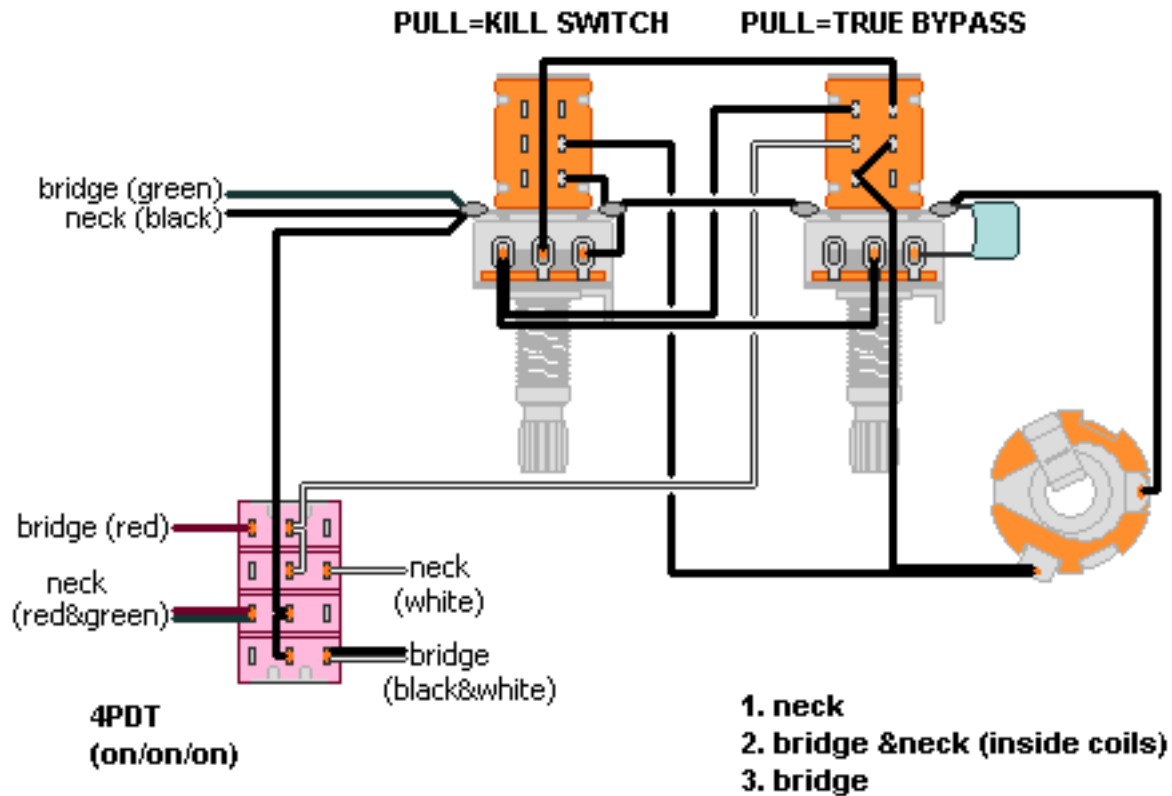

DiMarzio, Inc.

1388 Richmond Terrace, PO Box 100387, Staten Island, NY 10310, Tel(718)981-9286, Fax(718)720-5296

TWO HUM., SPLIT CENTER

(Both pickups should have their cables towards the controls)

All other pickup wires not shown or mentioned go to ground.

Note: Tailpiece should be connected to common ground.

All grounds \perp must be connected.

Copyright (C) 2003 DiMarzio, Inc. All rights reserved