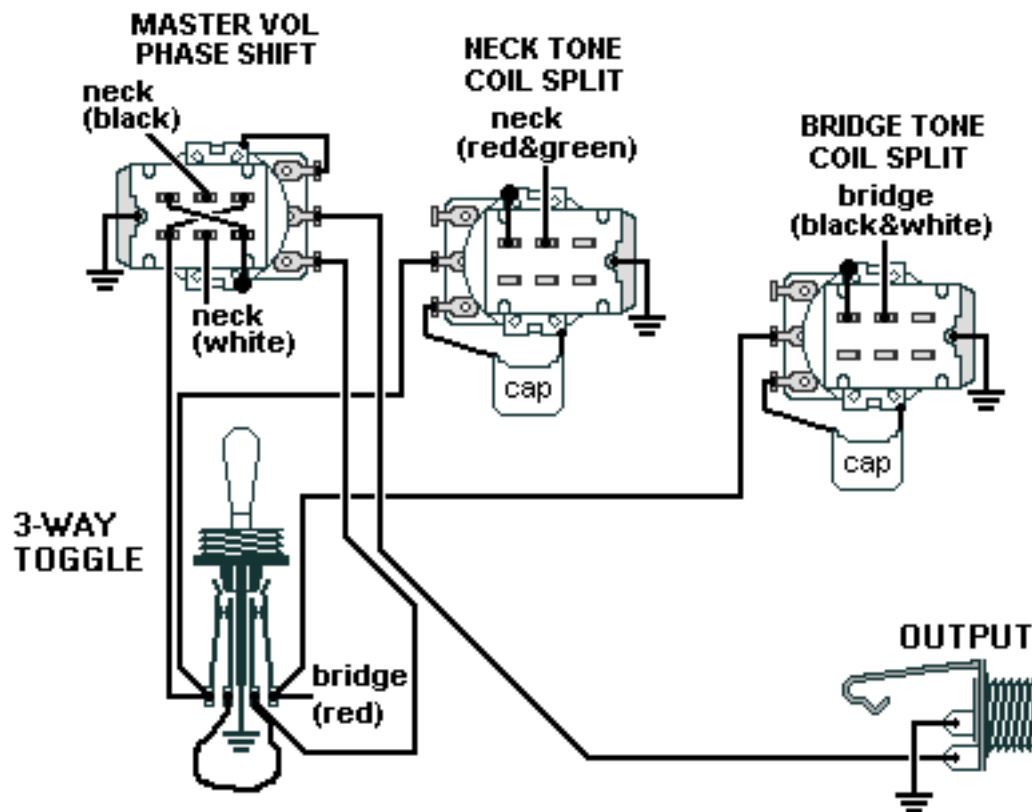

DiMarzio, Inc.

1388 Richmond Terrace, PO Box 100387, Staten Island, NY 10310, Tel(718)981-9286, Fax(718)720-5296

2 HUMBUCKER, 3-WAY, 3 PUSH/PULL POTS

All other pickup wires not shown or mentioned go to ground.

Note: Tailpiece should be connected to common ground.

All grounds \perp must be connected.

Copyright (C) 2003 DiMarzio, Inc. All rights reserved