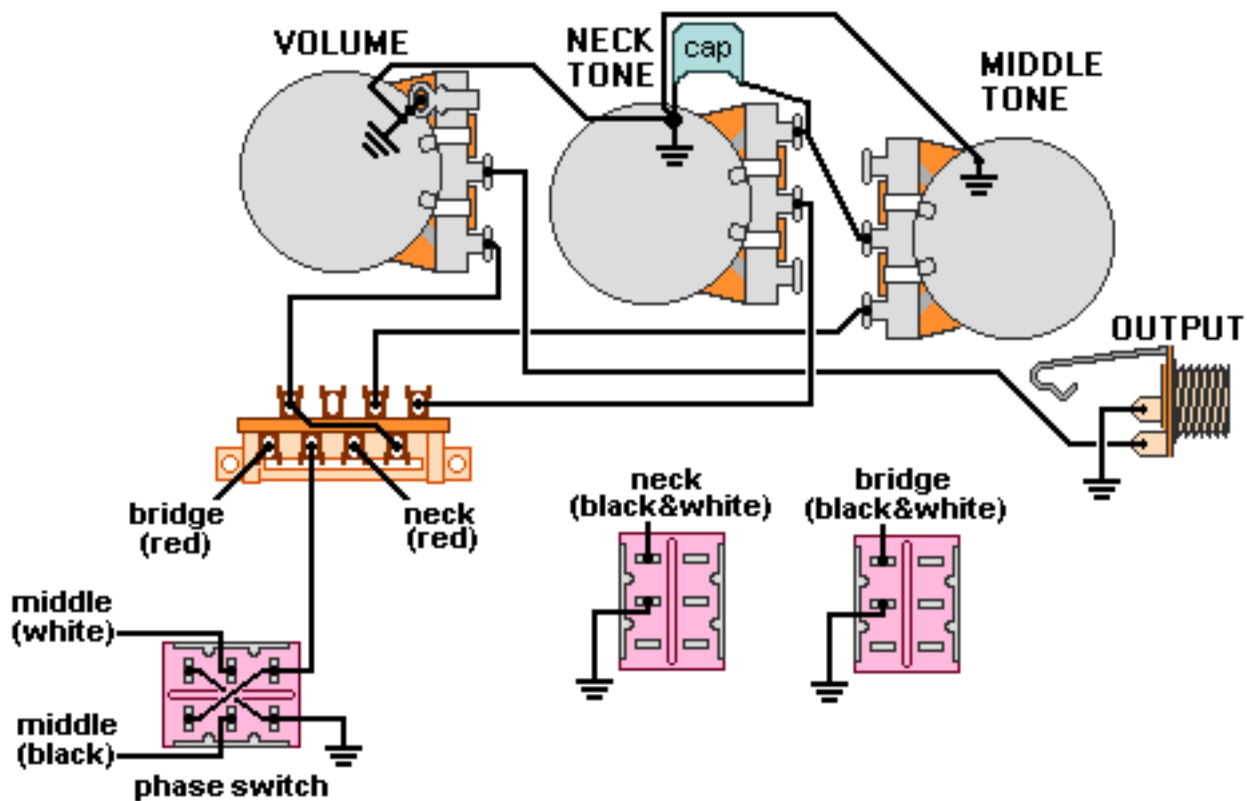

DiMarzio, Inc.

1388 Richmond Terrace, PO Box 100387, Staten Island, NY 10310, Tel(718)981-9286, Fax(718)720-5296

2HUM., 1 SINGLE, 3DPDT-(mid phase shift, bridge and neck coil tap)

All other pickup wires not shown or mentioned go to ground.

Note: Tailpiece should be connected to common ground.

All grounds \perp must be connected.

Copyright (C) 2003 DiMarzio, Inc. All rights reserved