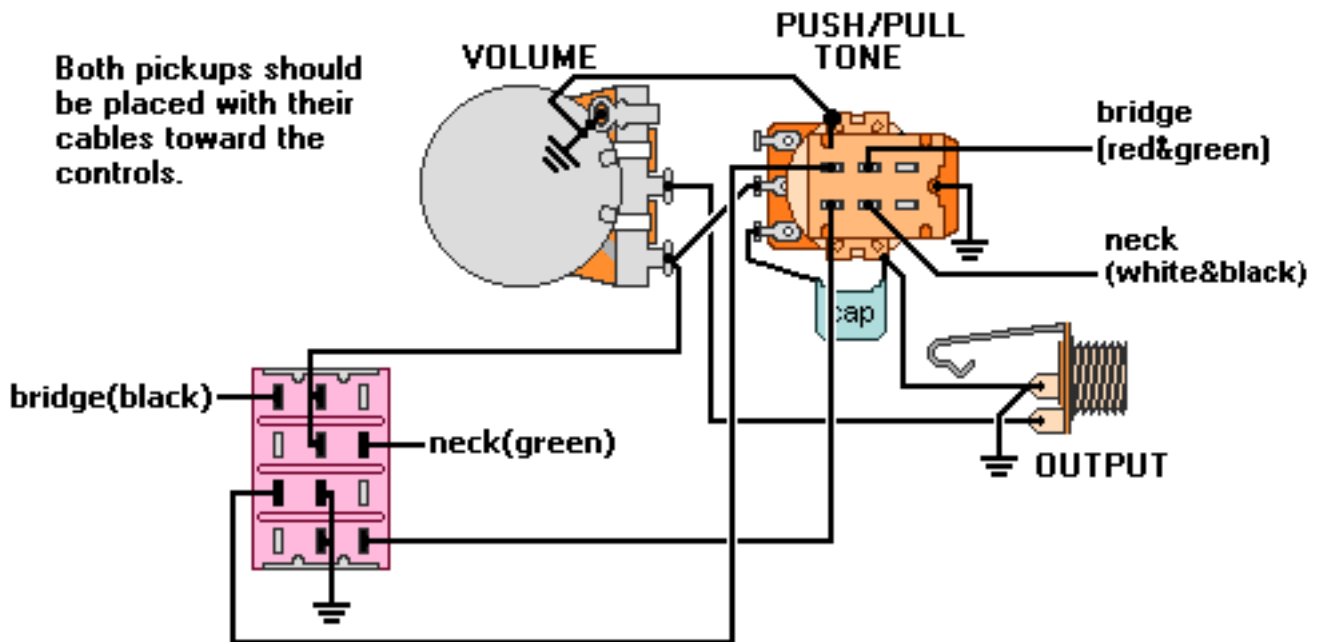

DiMarzio, Inc.

1388 Richmond Terrace, PO Box 100387, Staten Island, NY 10310, Tel(718)981-9286, Fax(718)720-5296

LiquiFire & Crunch Lab wiring

4PDT
(on/on/on)

DiMarzio part #EP1111

All other pickup wires not shown or mentioned go to ground.

Note: Tailpiece should be connected to common ground.

All grounds \perp must be connected.

Copyright (C) 2003 DiMarzio, Inc. All rights reserved