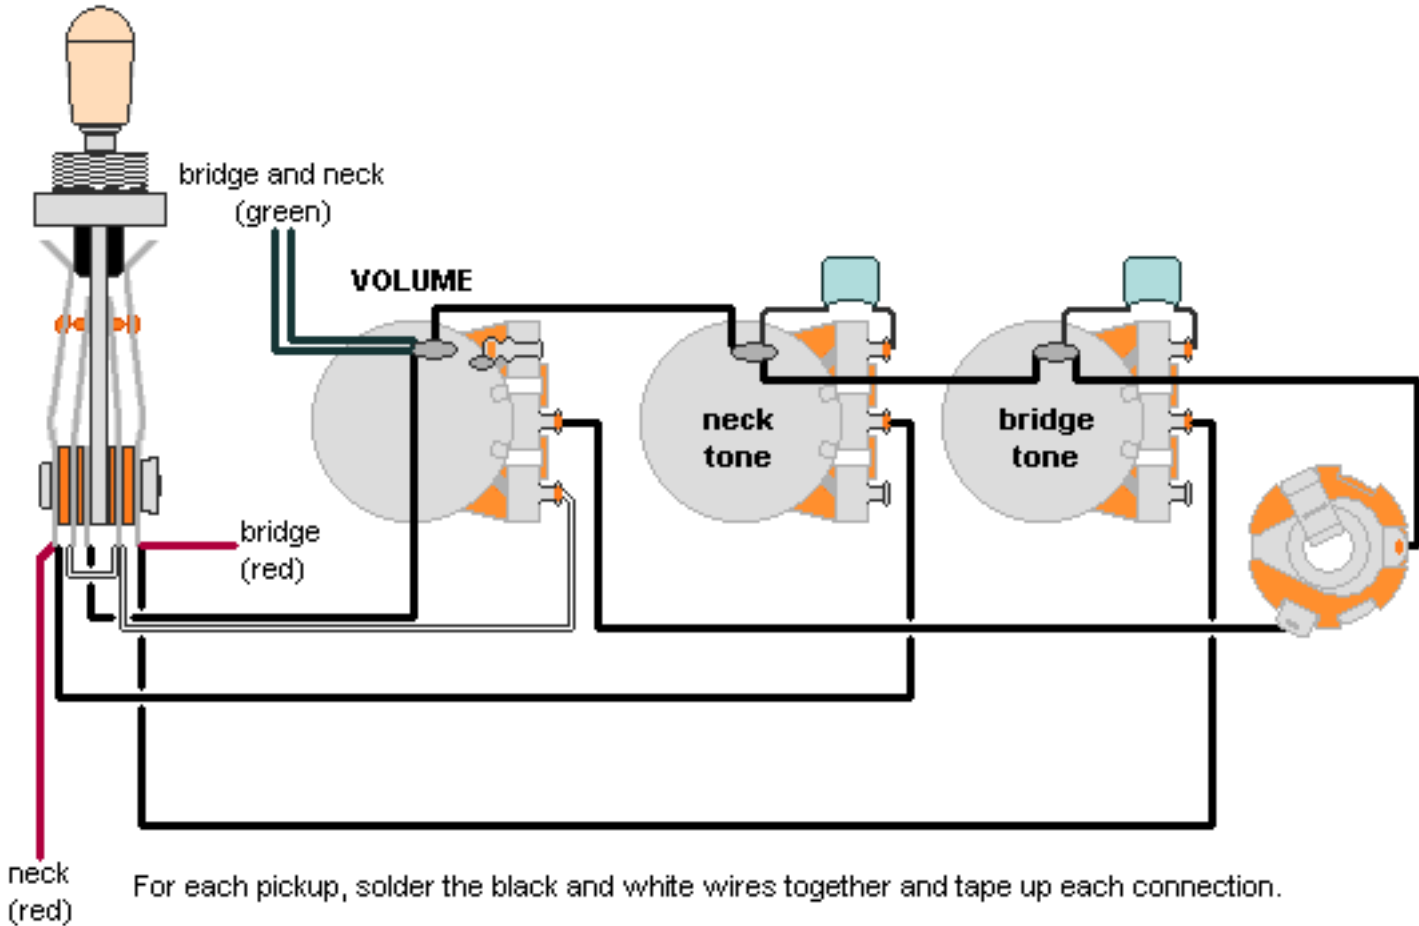

DiMarzio, Inc.

1388 Richmond Terrace, PO Box 100387, Staten Island, NY 10310, Tel(718)981-9286, Fax(718)720-5296

2HUM, 1VOLUME, 2-TONES

**Note: Tailpiece should be connected to common ground.
All grounds \perp must be connected.**