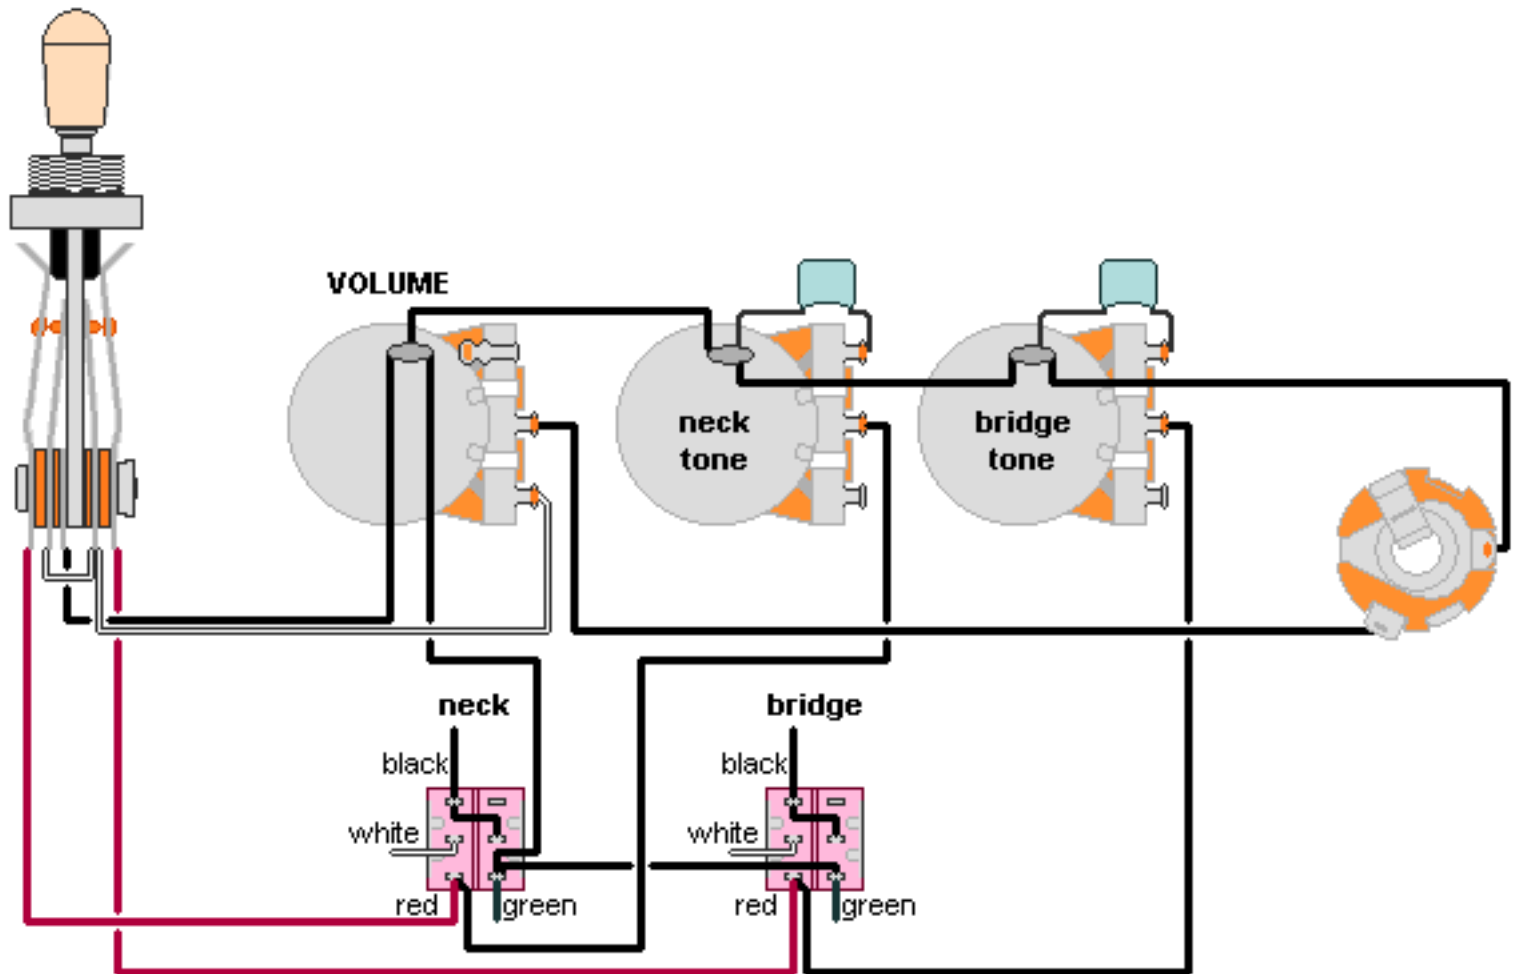

## 2HUM, 1VOLUME, 2-TONES, 2DPDT(dual sound)

**Note: Tailpiece should be connected to common ground.  
All grounds  $\perp$  must be connected.**

Copyright (C) 2003 DiMarzio, Inc. All rights reserved