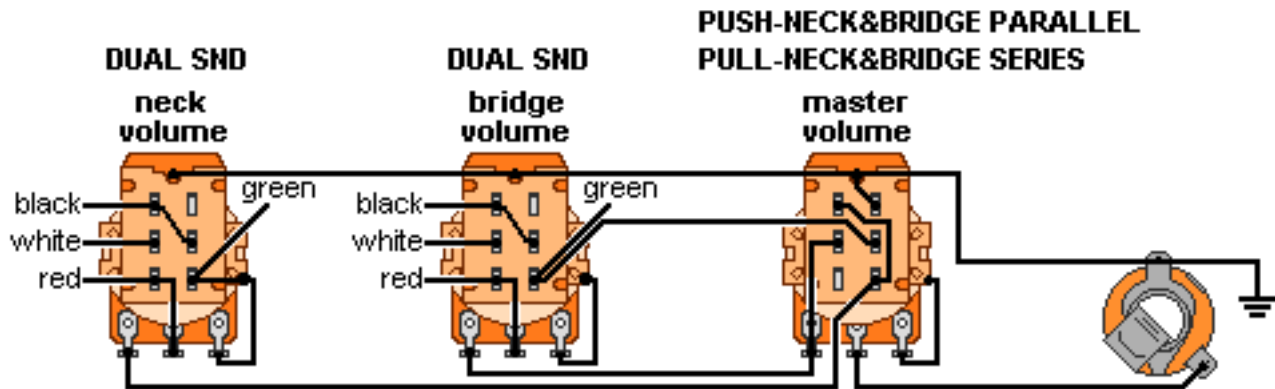

DiMarzio, Inc.

1388 Richmond Terrace, PO Box 100387, Staten Island, NY 10310, Tel(718)981-9286, Fax(718)720-5296

2 HUM, 3 PUSH/PULL DUAL SOUND

Note: Tailpiece should be connected to common ground.
All grounds \perp must be connected.