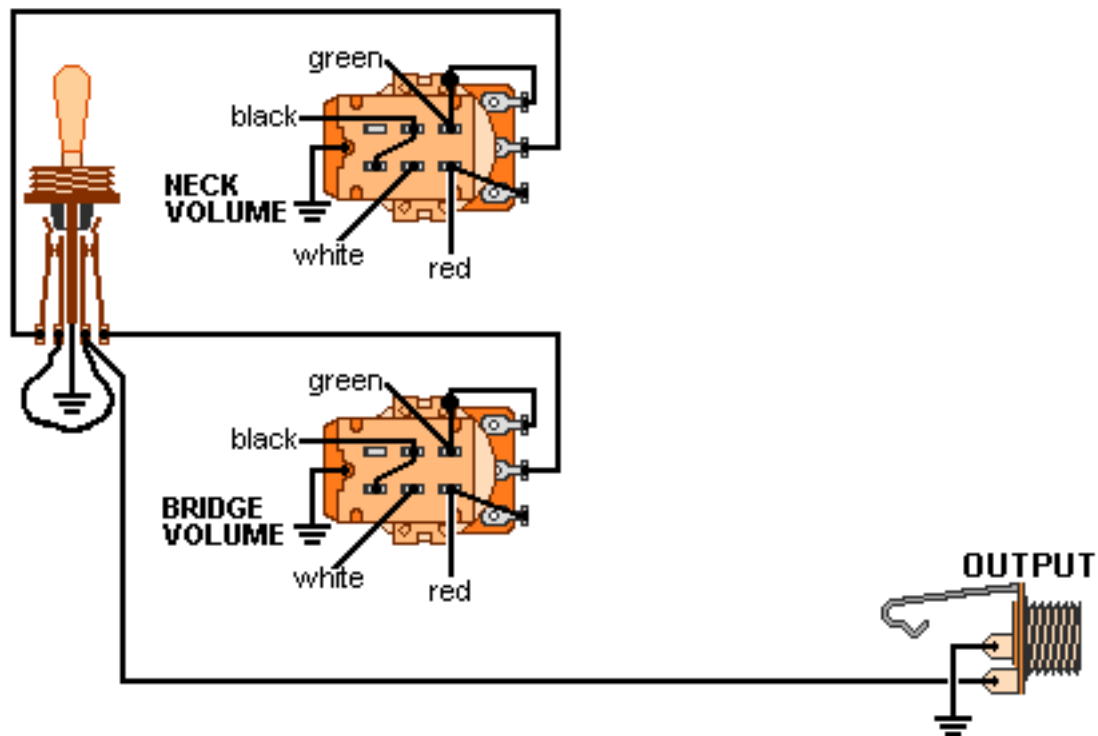

DiMarzio, Inc.

1388 Richmond Terrace, PO Box 100387, Staten Island, NY 10310, Tel(718)981-9286, Fax(718)720-5296

TWO HUMBUCKER, TWO PUSH/PULL DUAL SOUND

All other pickup wires not shown or mentioned go to ground.

Note: Tailpiece should be connected to common ground.

All grounds \perp must be connected.

Copyright (C) 2003 DiMarzio, Inc. All rights reserved