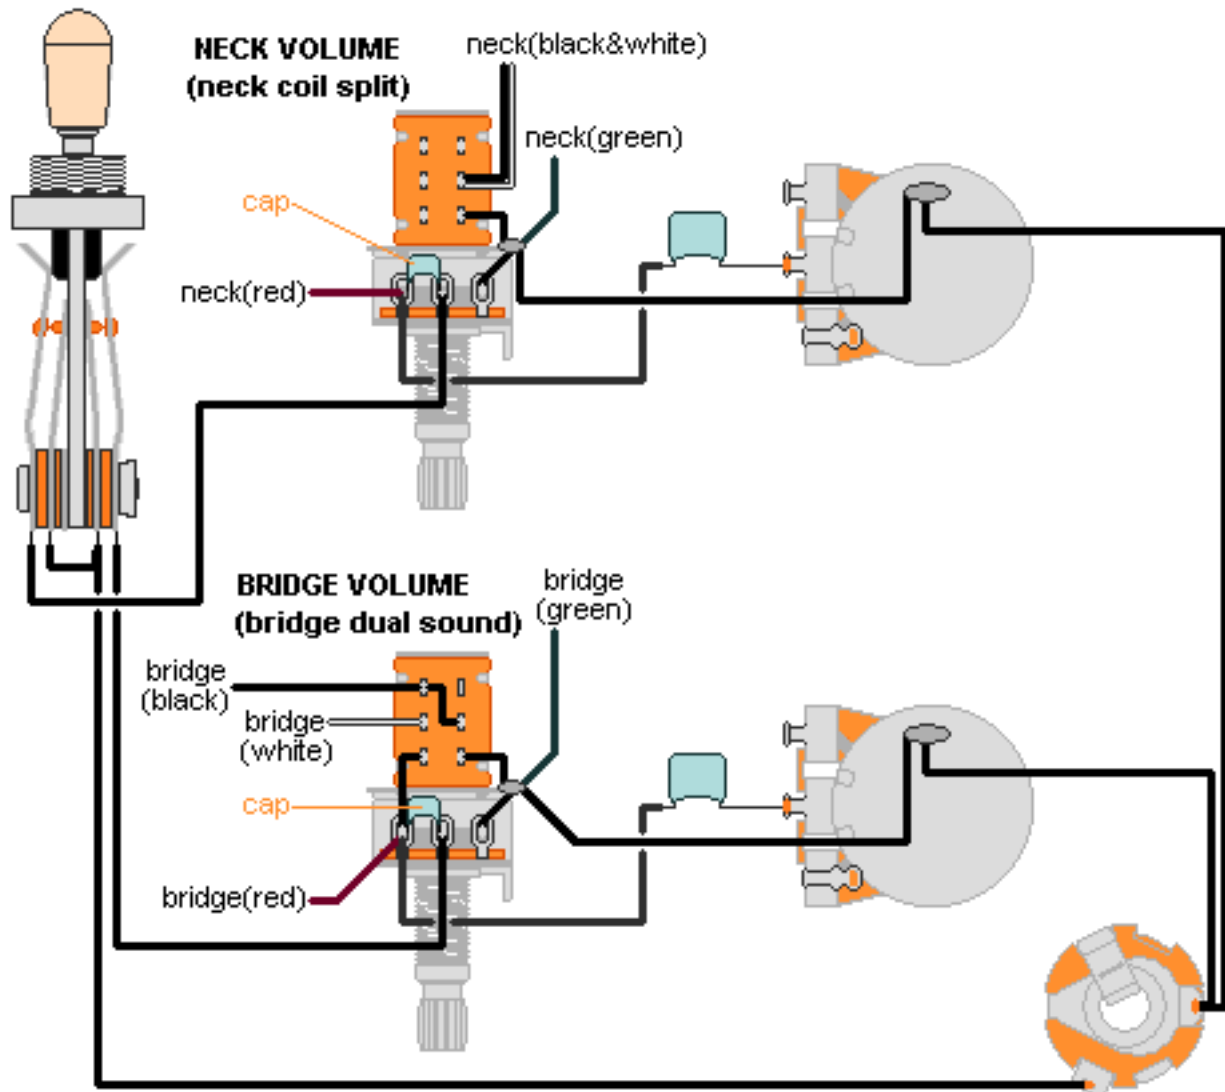

DiMarzio, Inc.

1388 Richmond Terrace, PO Box 100387, Staten Island, NY 10310, Tel(718)981-9286, Fax(718)720-5296

**2HUM, NECK PUSH/PULL VOL.(coil split neck)
BRIDGE PUSH/PULL VOL.(dual sound bridge)**

**Note: Tailpiece should be connected to common ground.
All grounds \perp must be connected.**