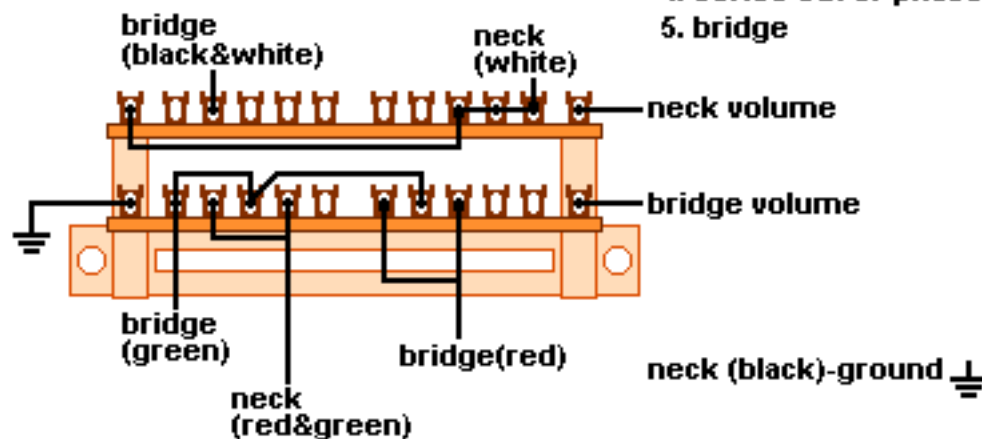

DiMarzio, Inc.

1388 Richmond Terrace, PO Box 100387, Staten Island, NY 10310, Tel(718)981-9286, Fax(718)720-5296

2 humbucker, 5-way, 2 volume, master tone

DiMarzio EP1112

A

1. neck
2. neck split(screw side)
3. neck&bridge
4. series out of phase(both pickups)
5. bridge

B

1. neck
2. neck split(screw side)
3. neck&bridge
4. series out of phase(screw coils)
5. bridge

Bridge & neck have their cable exits away from the controls.

Note: Tailpiece should be connected to common ground.