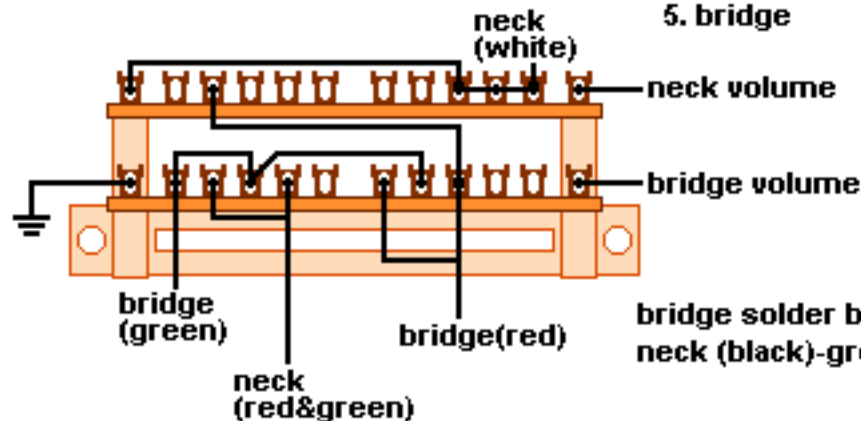

DiMarzio, Inc.

1388 Richmond Terrace, PO Box 100387, Staten Island, NY 10310, Tel(718)981-9286, Fax(718)720-5296

2 humbucker, 5-way, 2 volume, master tone

DiMarzio EP1112

A

1. neck
2. neck split(screw side)
3. neck&bridge
4. series out of phase(both pickups)
5. bridge

B

1. neck
2. neck split(screw side)
3. neck&bridge
4. series out of phase(screw coils)
5. bridge

Bridge & neck have their cable exits away from the controls.

Note: Tailpiece should be connected to common ground.