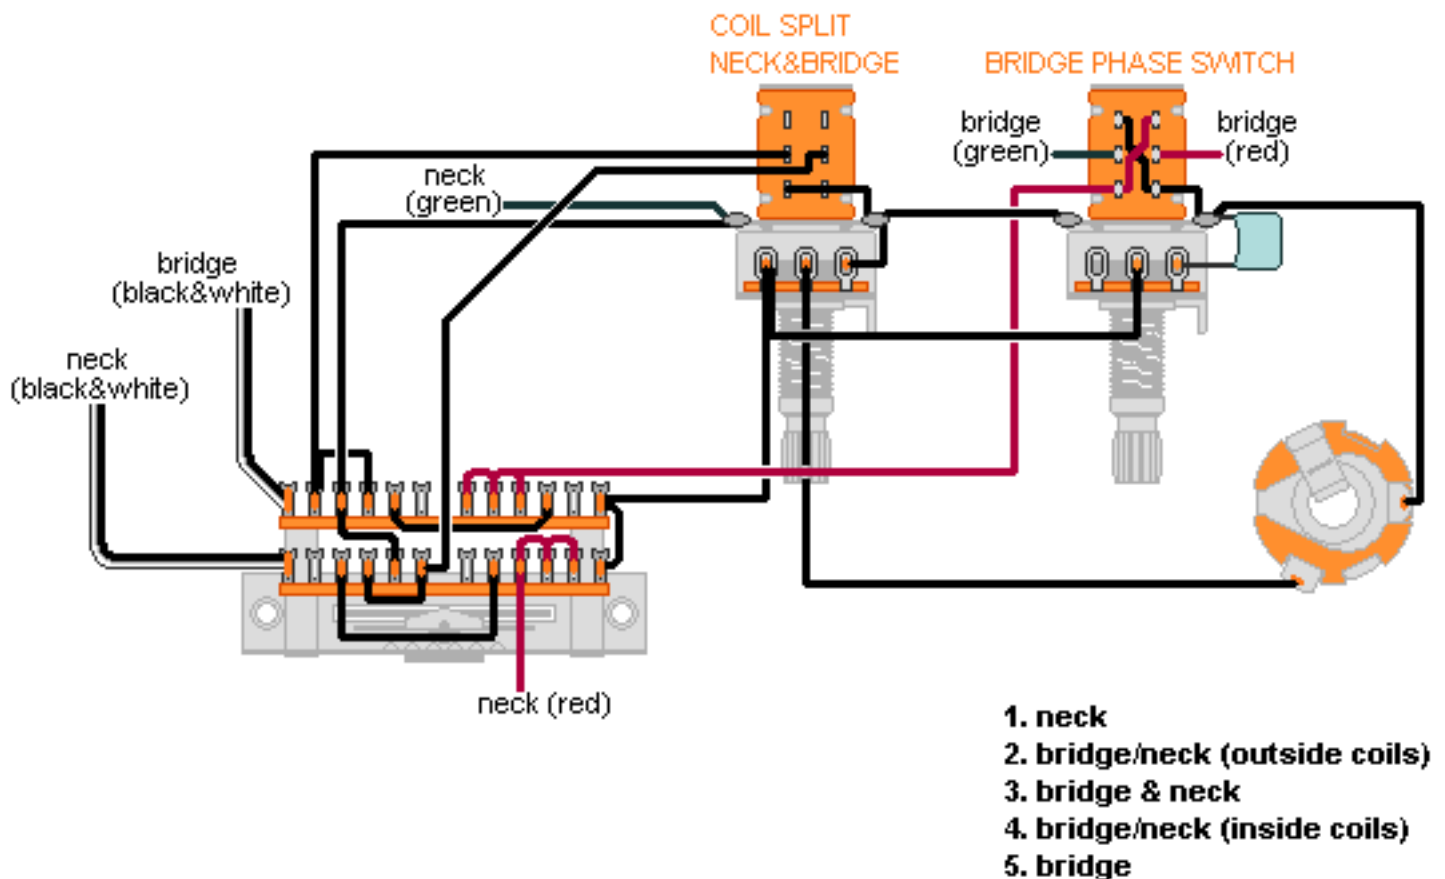

DiMarzio, Inc.

1388 Richmond Terrace, PO Box 100387, Staten Island, NY 10310, Tel(718)981-9286, Fax(718)720-5296

2 HUM, EP1112 WIRING

**Note: Tailpiece should be connected to common ground.
All grounds \perp must be connected.**