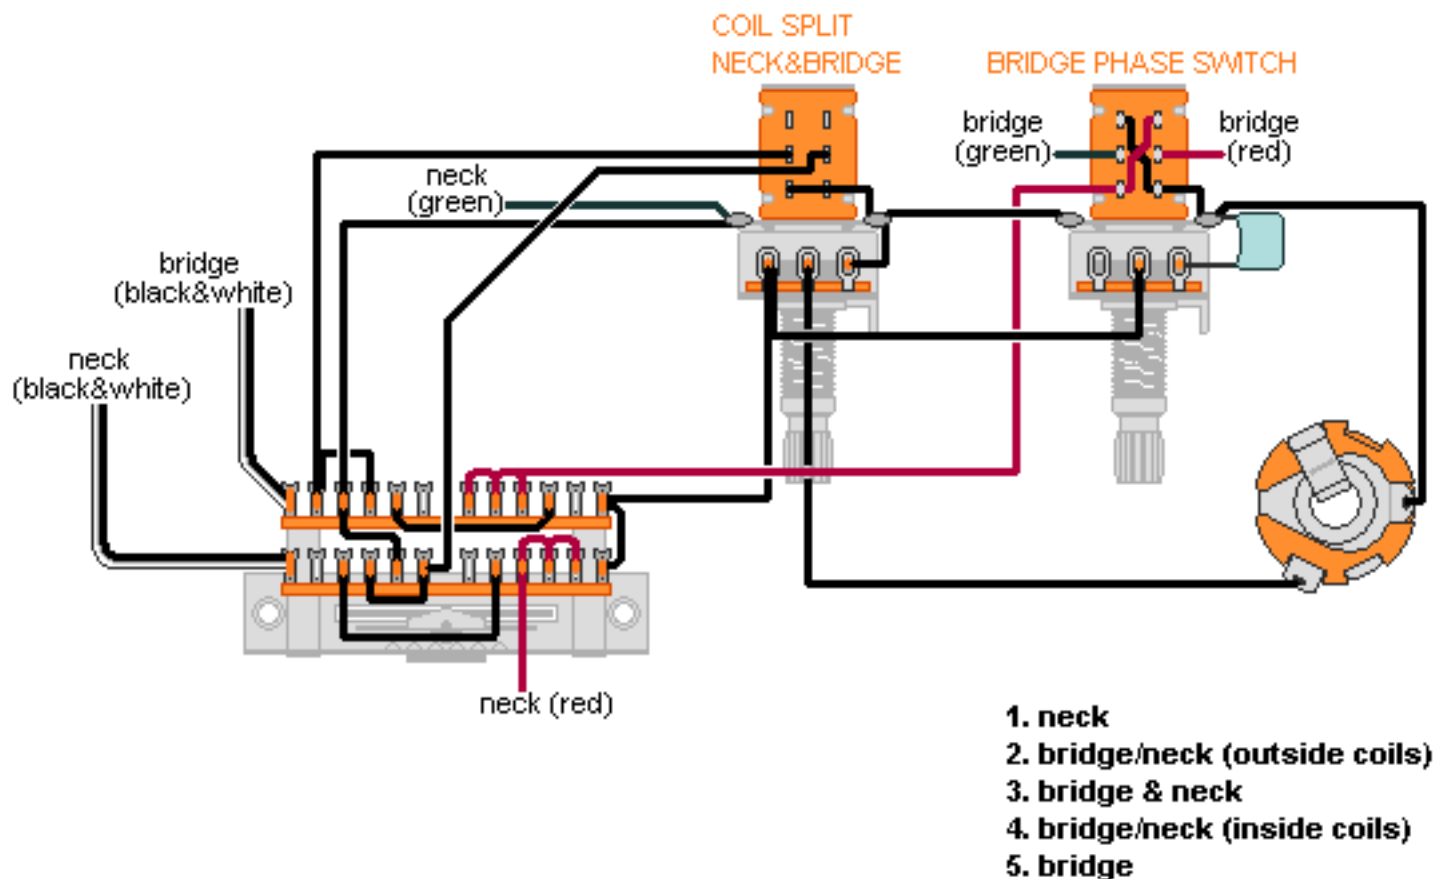

DiMarzio, Inc.

1388 Richmond Terrace, PO Box 100387, Staten Island, NY 10310, Tel(718)981-9286, Fax(718)720-5296

2 HUM, EP1112 WIRING

**Note: Tailpiece should be connected to common ground.
All grounds \perp must be connected.**