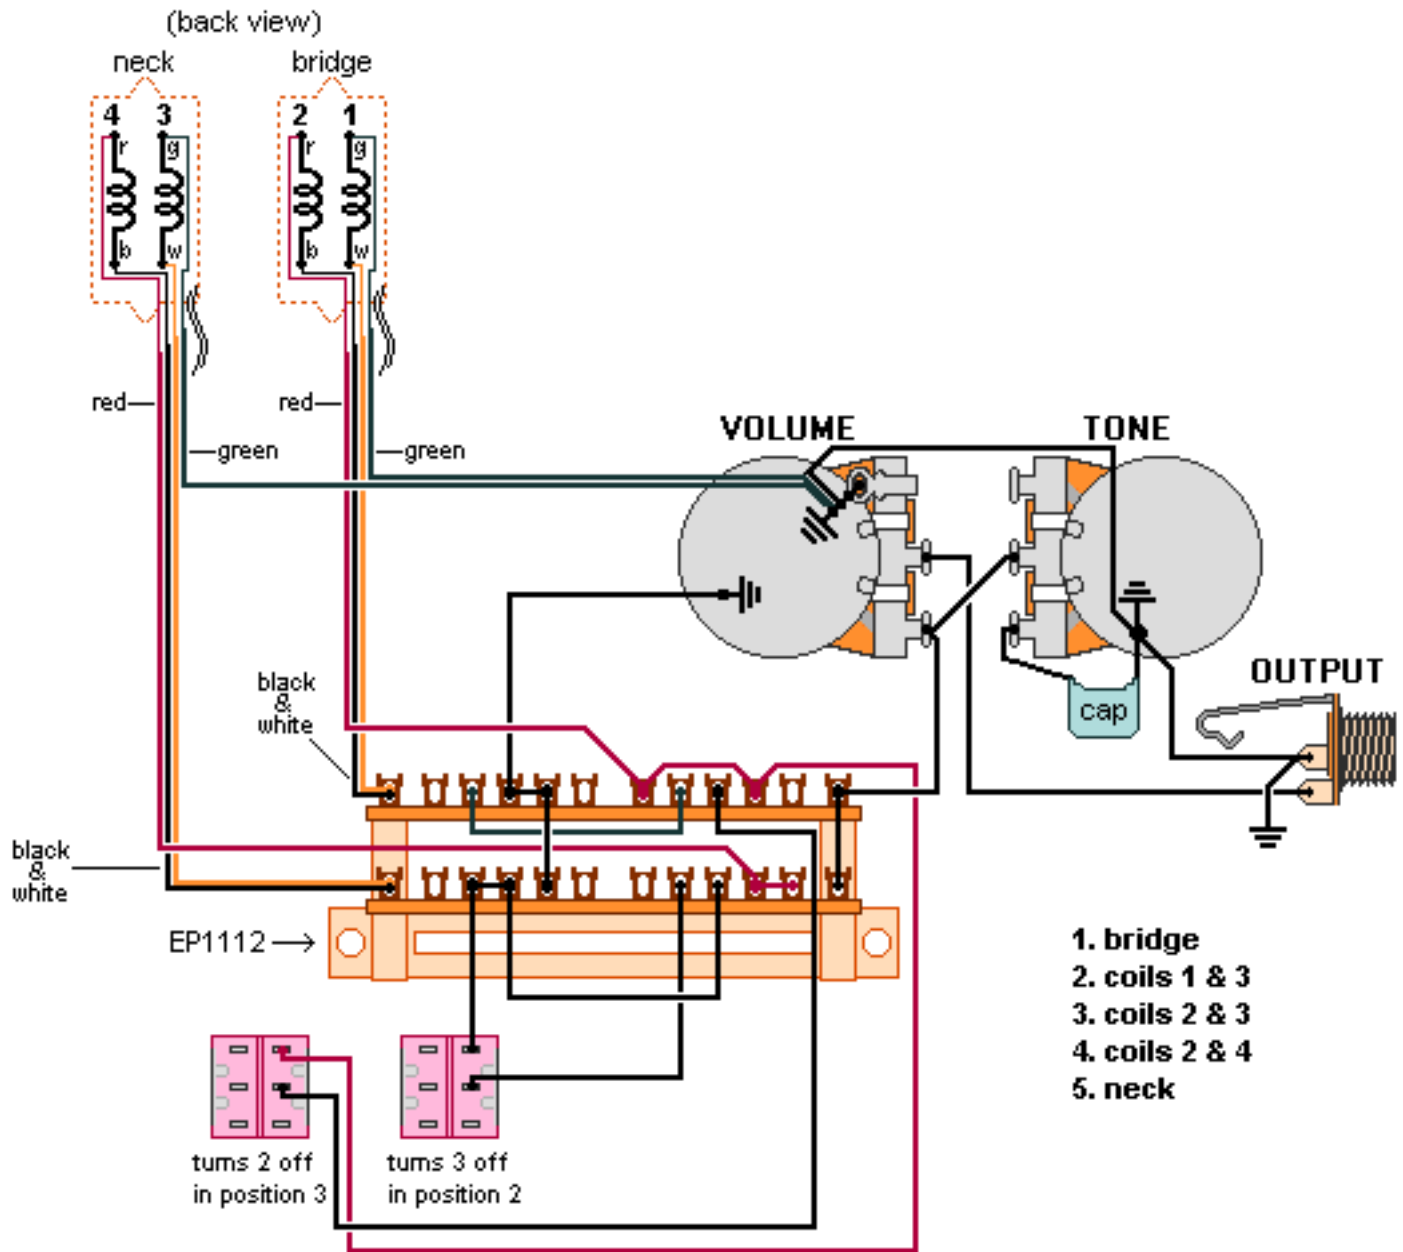

DiMarzio, Inc.

1388 Richmond Terrace, PO Box 100387, Staten Island, NY 10310, Tel(718)981-9286, Fax(718)720-5296

2 HUM, DiMarzio #EP1112 WIRING

**Note: Tailpiece should be connected to common ground.
All grounds \perp must be connected.**