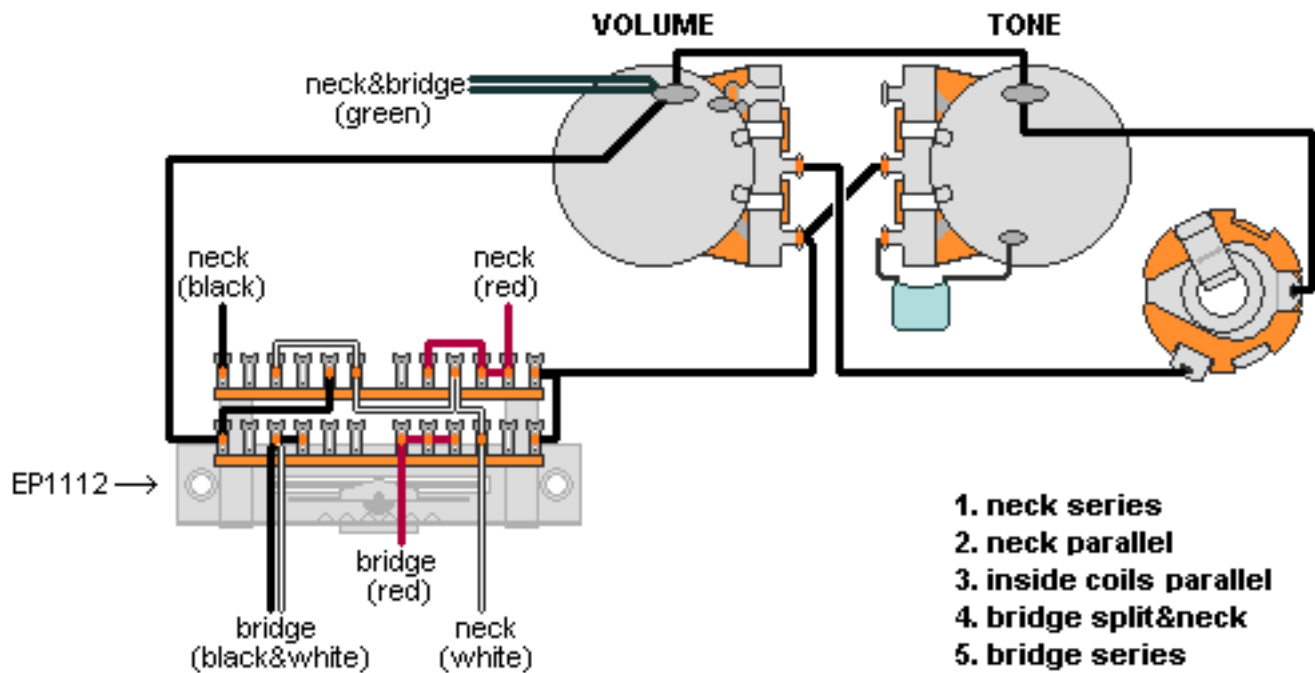

DiMarzio, Inc.

1388 Richmond Terrace, PO Box 100387, Staten Island, NY 10310, Tel(718)981-9286, Fax(718)720-5296

2 humbucker, 5-way, master volume, master tone

Both pickups should be installed with cable exits towards the controls

**Note: Tailpiece should be connected to common ground.
All grounds \perp must be connected.**

Copyright (C) 2003 DiMarzio, Inc. All rights reserved