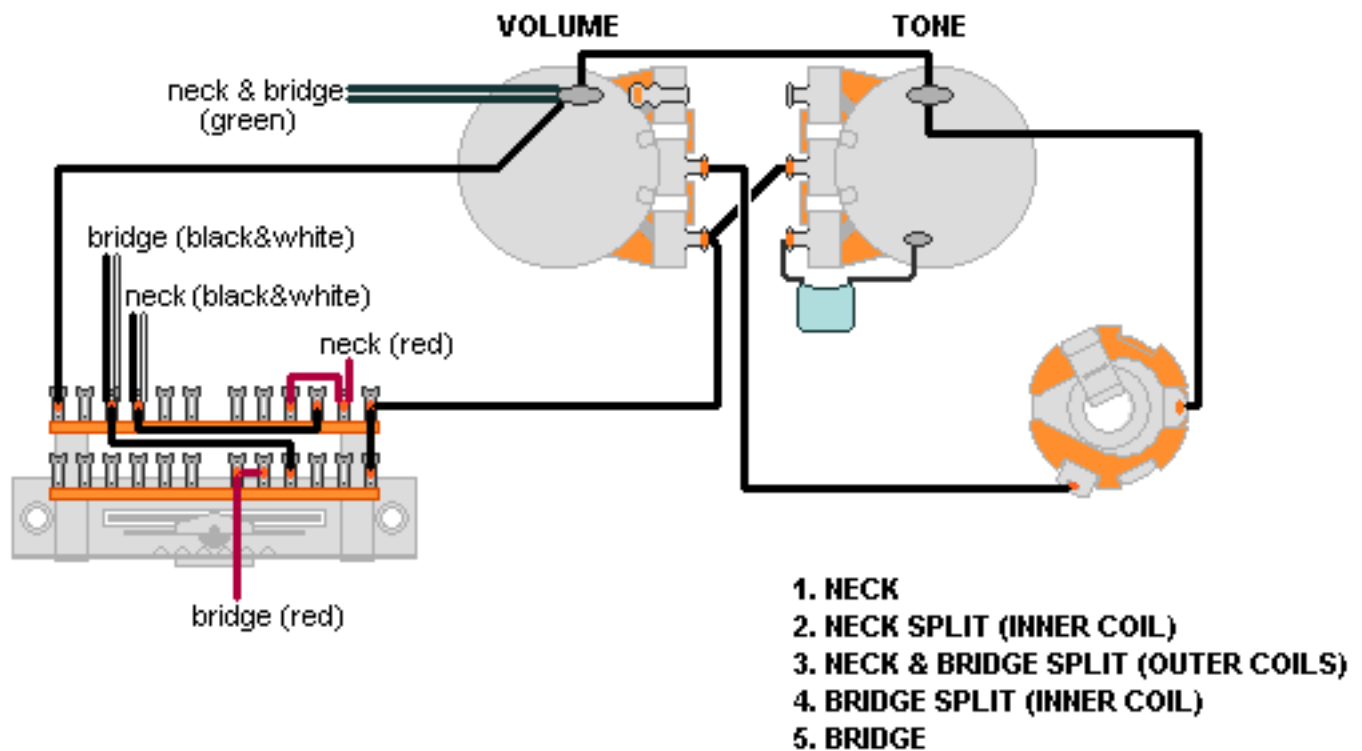

DiMarzio, Inc.

1388 Richmond Terrace, PO Box 100387, Staten Island, NY 10310, Tel(718)981-9286, Fax(718)720-5296

2 HUM., 1 VOL., 1 TONE, EP1112 WIRING

Both pickups should be installed with cable exits towards the controls

**Note: Tailpiece should be connected to common ground.
All grounds \perp must be connected.**

Copyright (C) 2003 DiMarzio, Inc. All rights reserved