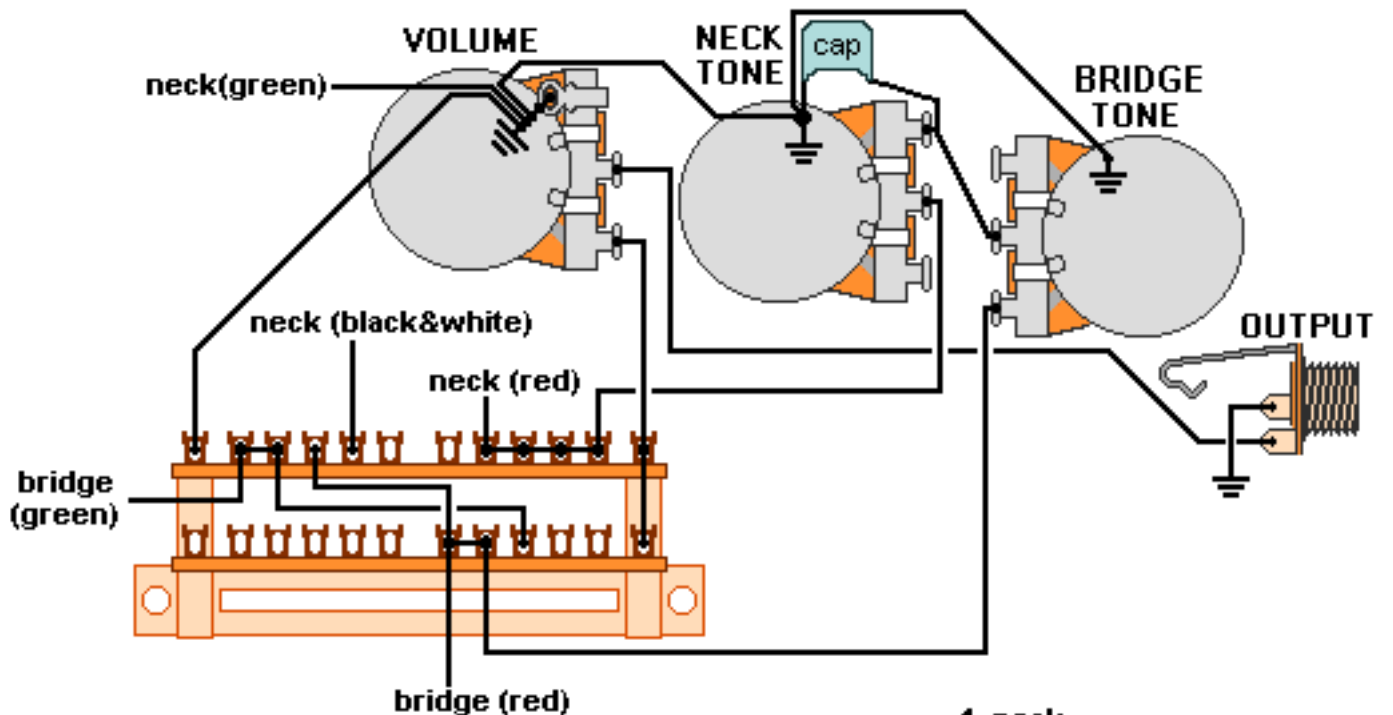

DiMarzio, Inc.

1388 Richmond Terrace, PO Box 100387, Staten Island, NY 10310, Tel(718)981-9286, Fax(718)720-5296

2 HUM., 1 VOL., 2 TONE DIMARZIO 5-WAY #EP1112

Bridge tone works in positions 4&5.
Neck tone works in positions 1-4.

1. neck
2. neck split
3. neck & bridge out of phase
4. neck & bridge
5. bridge

**Note: Tailpiece should be connected to common ground.
All grounds \perp must be connected.**

Copyright (C) 2003 DiMarzio, Inc. All rights reserved