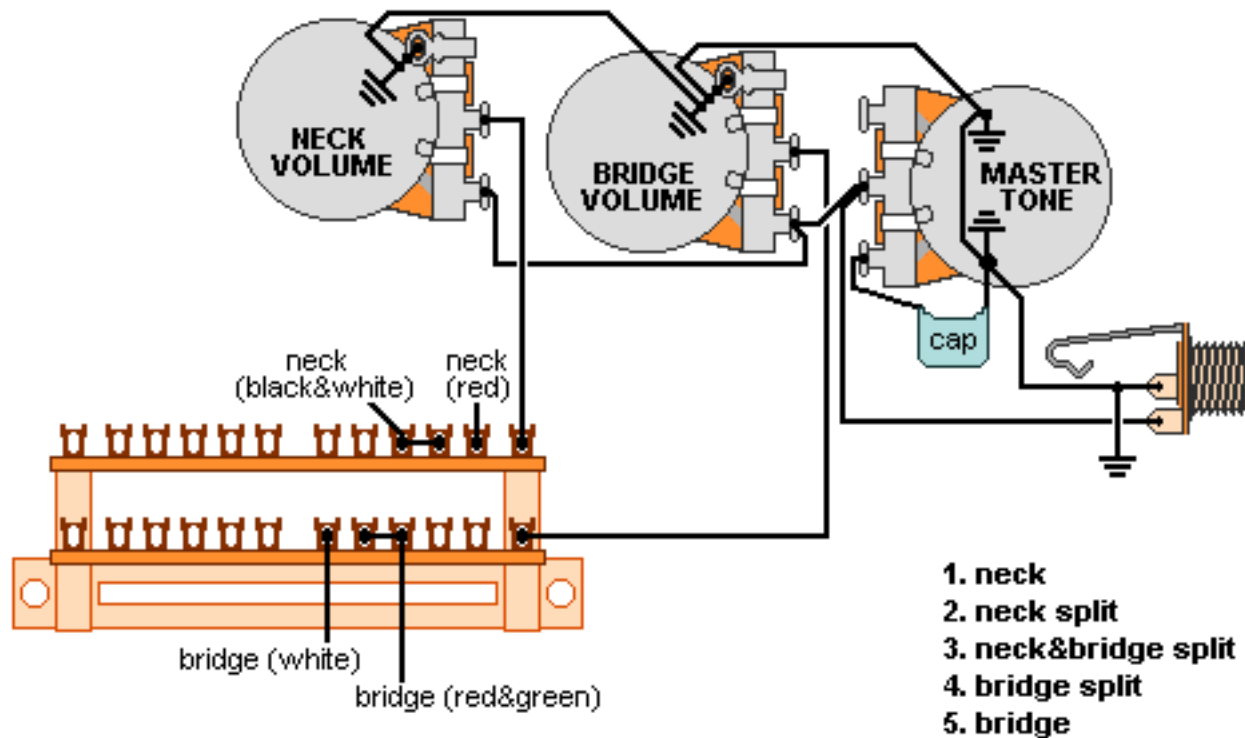

DiMarzio, Inc.

1388 Richmond Terrace, PO Box 100387, Staten Island, NY 10310, Tel(718)981-9286, Fax(718)720-5296

2 HUM, 2 VOL., 1 TONE, 5-WAY MULTIPOLE

All other pickup wires not shown or mentioned go to ground.

Note: Tailpiece should be connected to common ground.

All grounds \perp must be connected.

Copyright (C) 2003 DiMarzio, Inc. All rights reserved