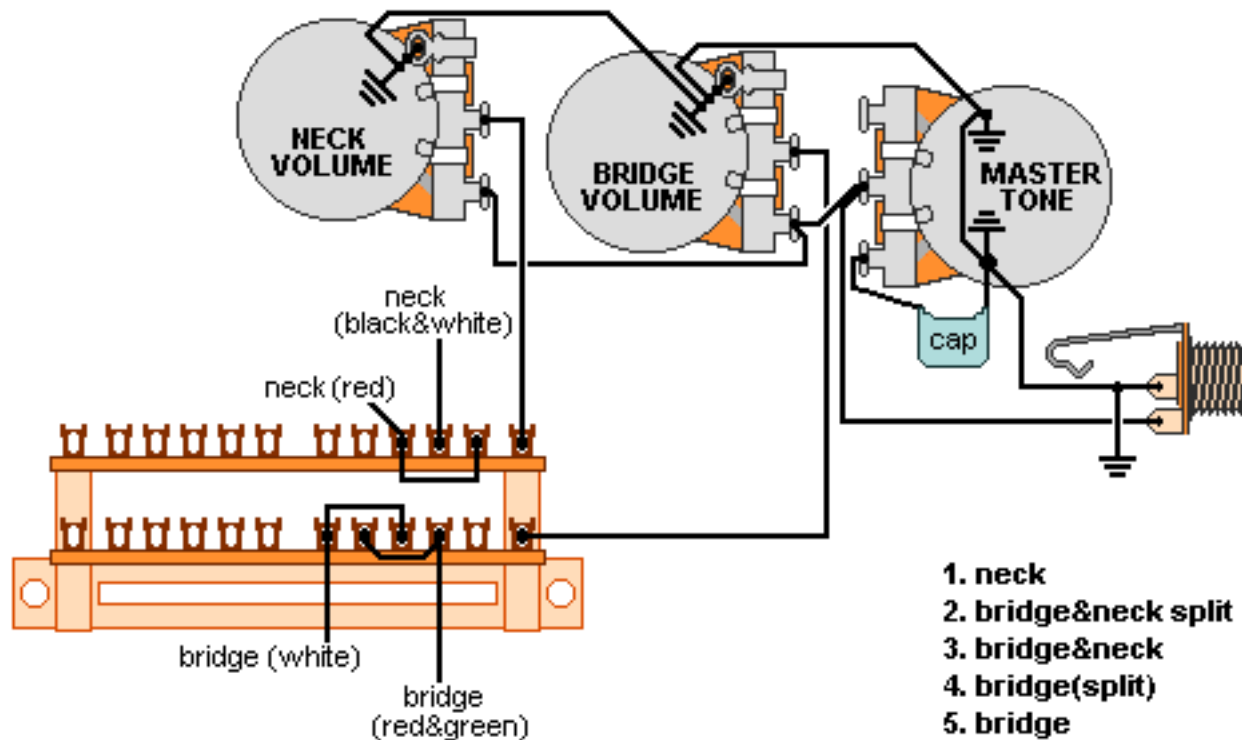

DiMarzio, Inc.

1388 Richmond Terrace, PO Box 100387, Staten Island, NY 10310, Tel(718)981-9286, Fax(718)720-5296

2 HUM, 2 VOL., 1 TONE, 5-WAY MULTIPOLE

All other pickup wires not shown or mentioned go to ground.

Note: Tailpiece should be connected to common ground.

All grounds \perp must be connected.

Copyright (C) 2003 DiMarzio, Inc. All rights reserved