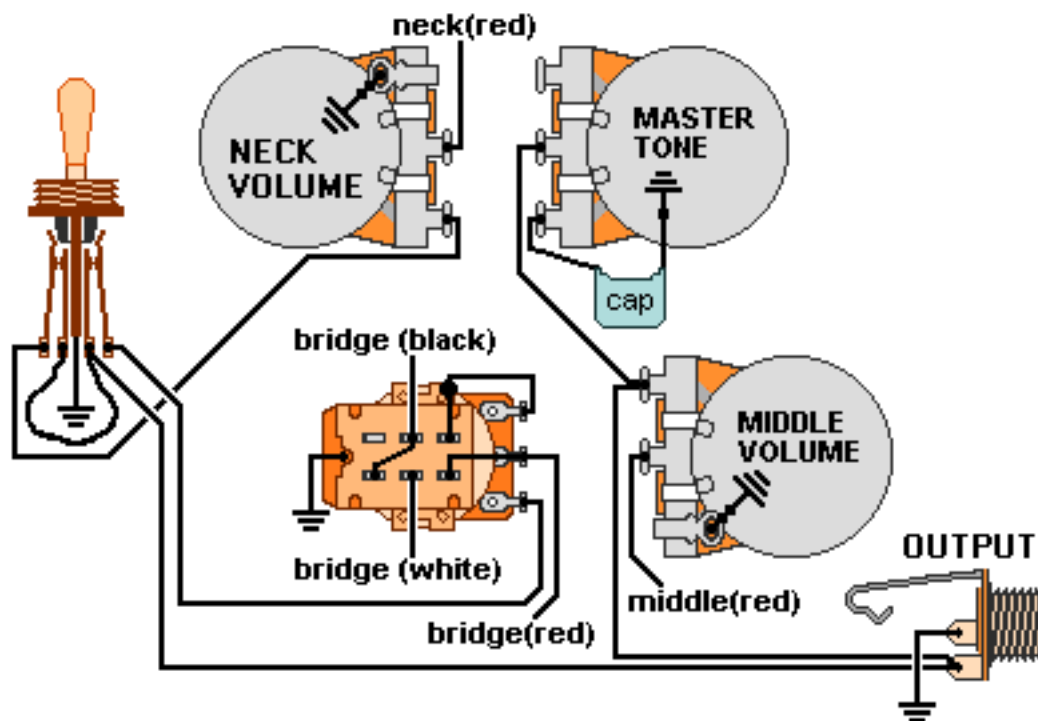

DiMarzio, Inc.

1388 Richmond Terrace, PO Box 100387, Staten Island, NY 10310, Tel(718)981-9286, Fax(718)720-5296

**3 WAY, 3 HUM, 3 VOL., 1 TONE
push/pull bridge vol. (dual sound)**

For the neck&bridge pickup, solder the black&white wire together and tape up the connection.

All other pickup wires not shown or mentioned go to ground.

Note: Tailpiece should be connected to common ground.

All grounds \perp must be connected.

Copyright (C) 2003 DiMarzio, Inc. All rights reserved