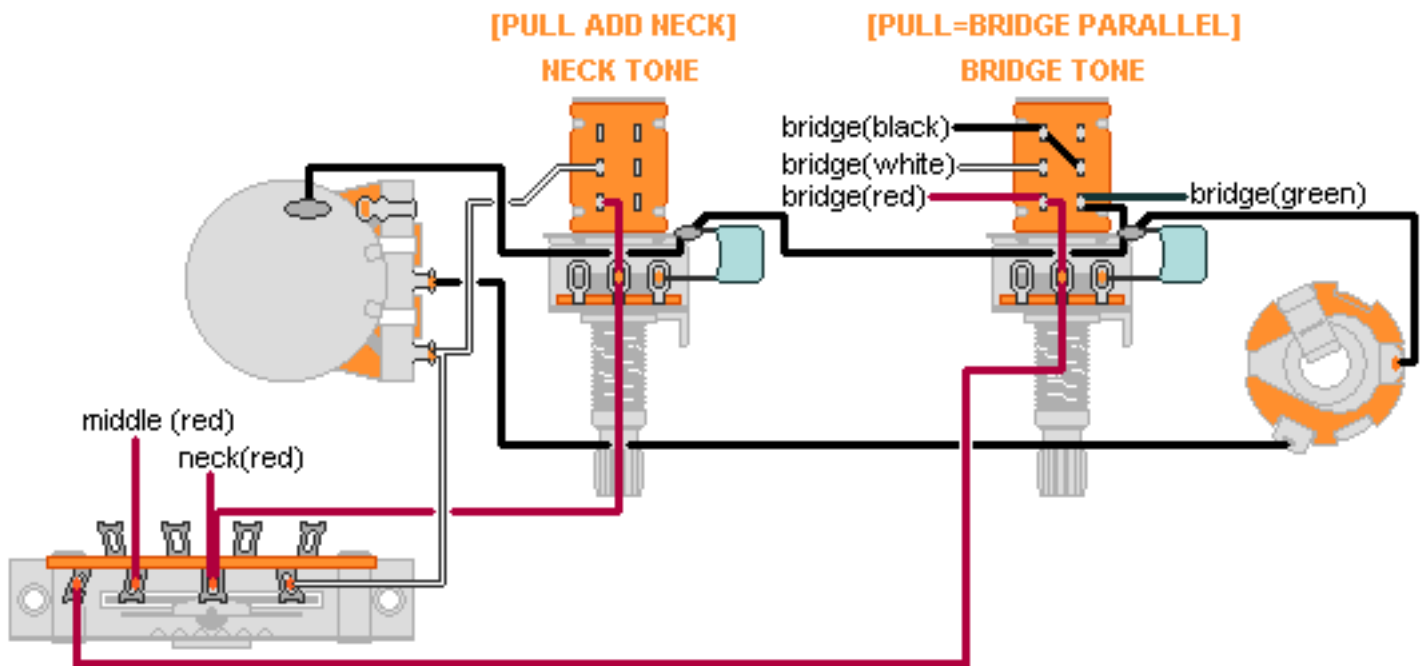

DiMarzio, Inc.

1388 Richmond Terrace, PO Box 100387, Staten Island, NY 10310, Tel(718)981-9286, Fax(718)720-5296

3 HUM., 2 PUSH/PULL TONES [add Neck, Dual Sound Bridge]

For Neck and Middle, solder the black and white wires together and cover up each connection.

**Note: Tailpiece should be connected to common ground.
All grounds \perp must be connected.**

Copyright (C) 2003 DiMarzio, Inc. All rights reserved