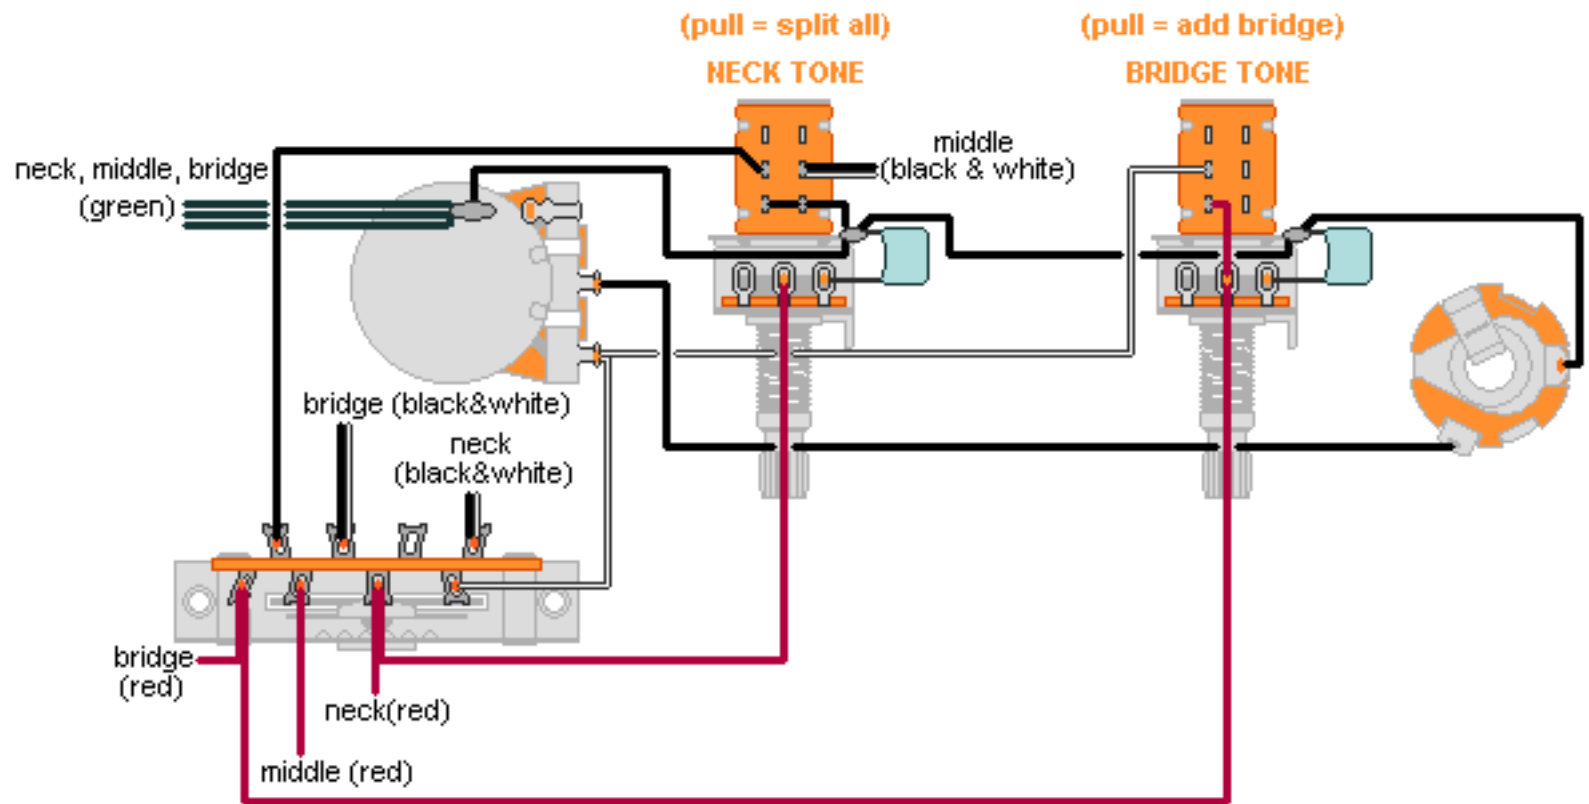

DiMarzio, Inc.

1388 Richmond Terrace, PO Box 100387, Staten Island, NY 10310, Tel(718)981-9286, Fax(718)720-5296

3 HUM., 2 PUSH/PULL TONES [split all, add bridge]

**Note: Tailpiece should be connected to common ground.
All grounds \perp must be connected.**