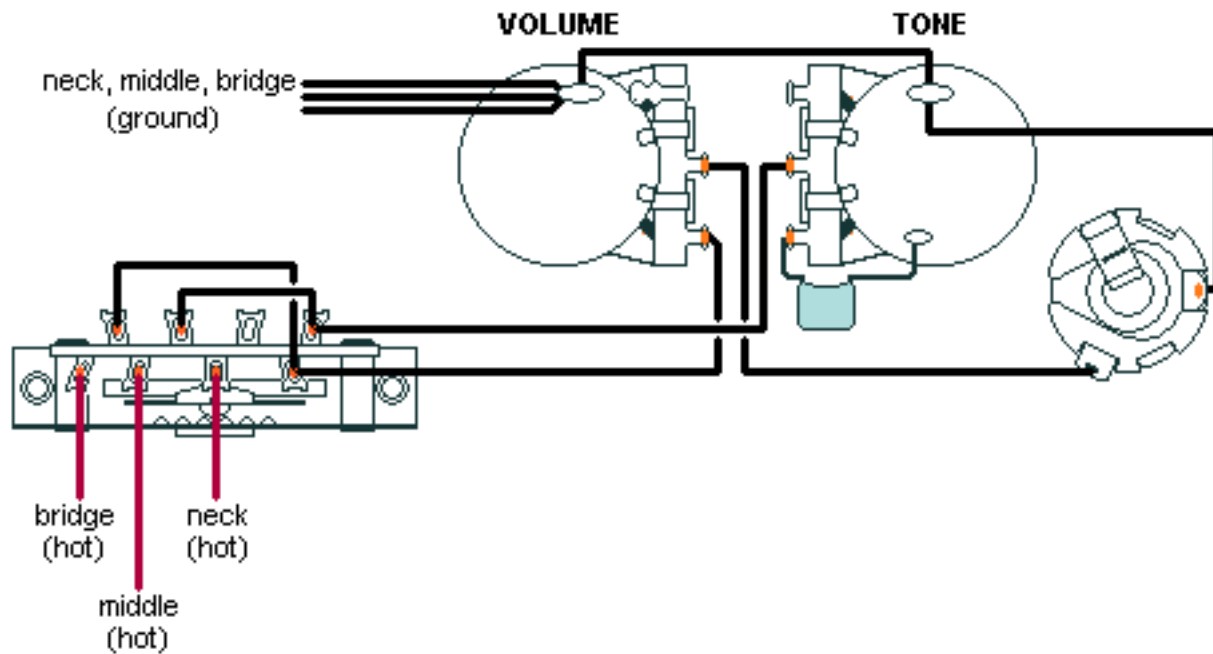

DiMarzio, Inc.

1388 Richmond Terrace, PO Box 100387, Staten Island, NY 10310, Tel(718)981-9286, Fax(718)720-5296

3SINGLES, 1VOL., 1 TONE
(tone for neck and bridge only)

Note: Tailpiece should be connected to common ground.
All grounds \perp must be connected.