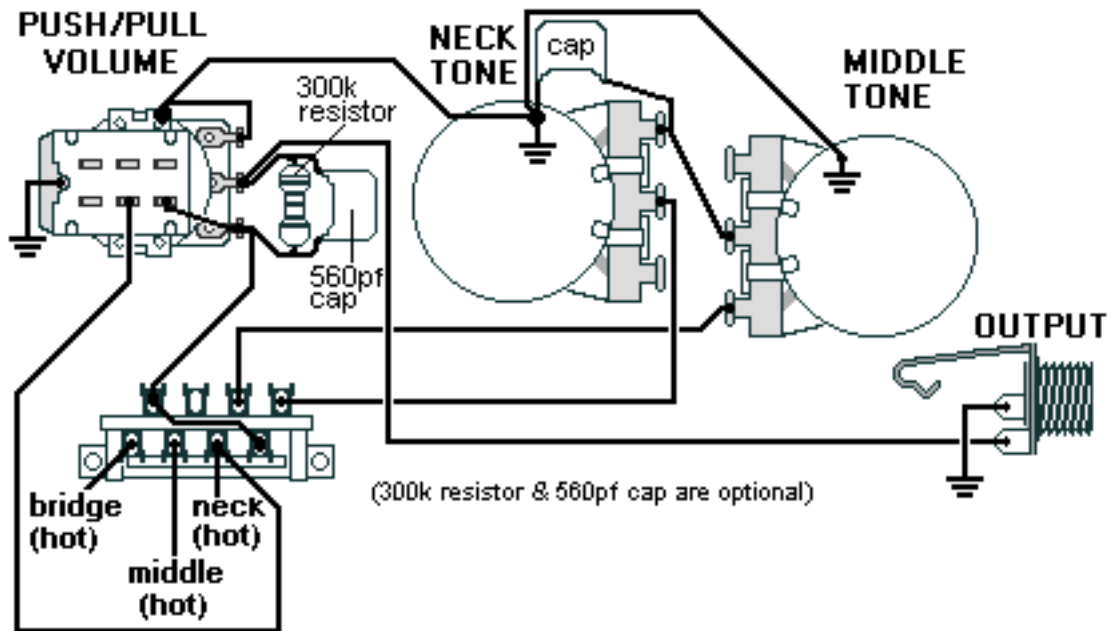

DiMarzio, Inc.

1388 Richmond Terrace, PO Box 100387, Staten Island, NY 10310, Tel(718)981-9286, Fax(718)720-5296

3 SINGLE WIRING, PUSH/PULL ADDS NECK

**Note: Tailpiece should be connected to common ground.
All grounds \perp must be connected.**