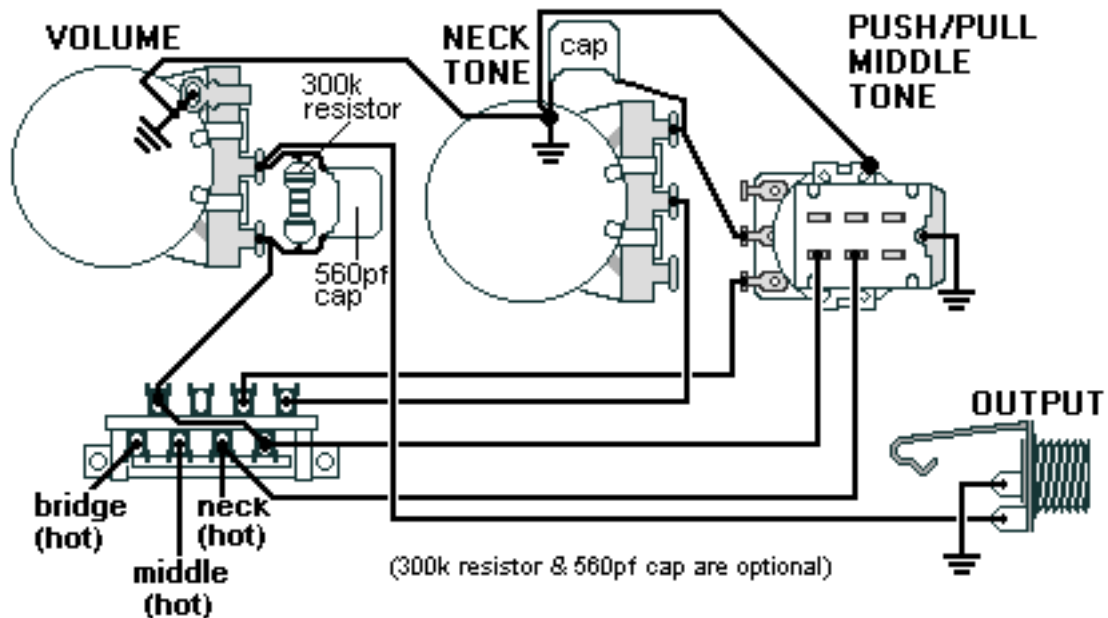

DiMarzio, Inc.

1388 Richmond Terrace, PO Box 100387, Staten Island, NY 10310, Tel(718)981-9286, Fax(718)720-5296

3 SINGLE WIRING, PUSH/PULL ADDS NECK

**Note: Tailpiece should be connected to common ground.
All grounds \perp must be connected.**