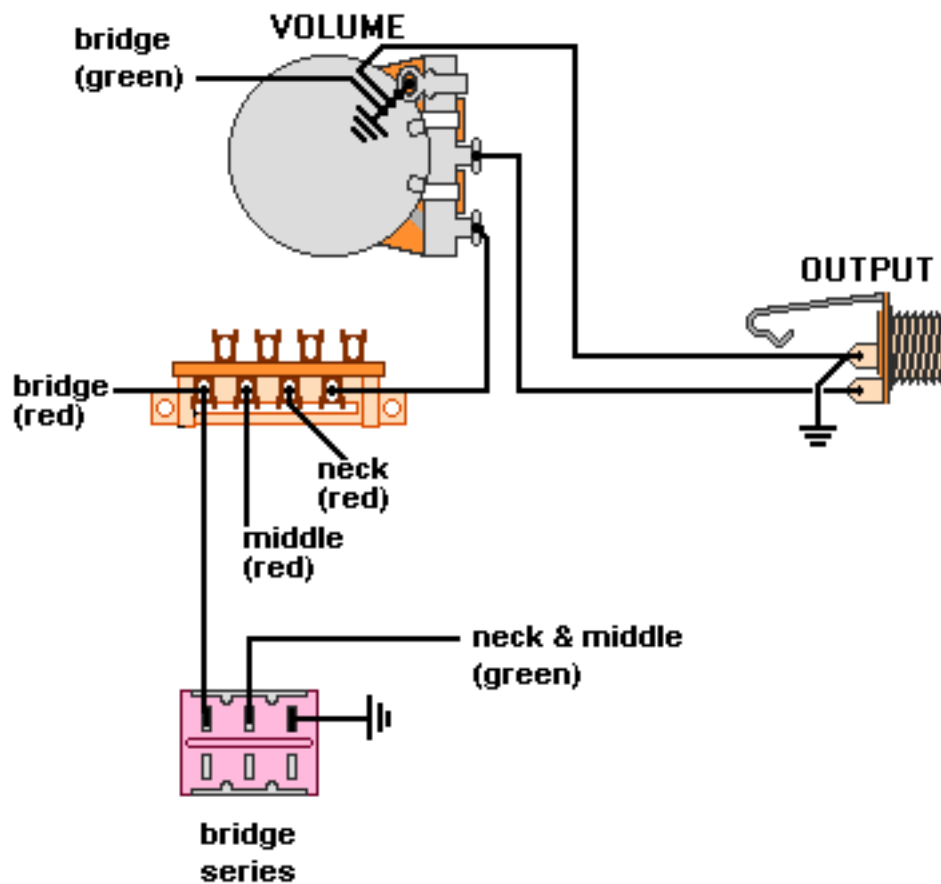

DiMarzio, Inc.

1388 Richmond Terrace, PO Box 100387, Staten Island, NY 10310, Tel(718)981-9286, Fax(718)720-5296

3 PICKUPS, 5-WAY SWITCH, 1 VOL.

**Note: Tailpiece should be connected to common ground.
All grounds \perp must be connected.**