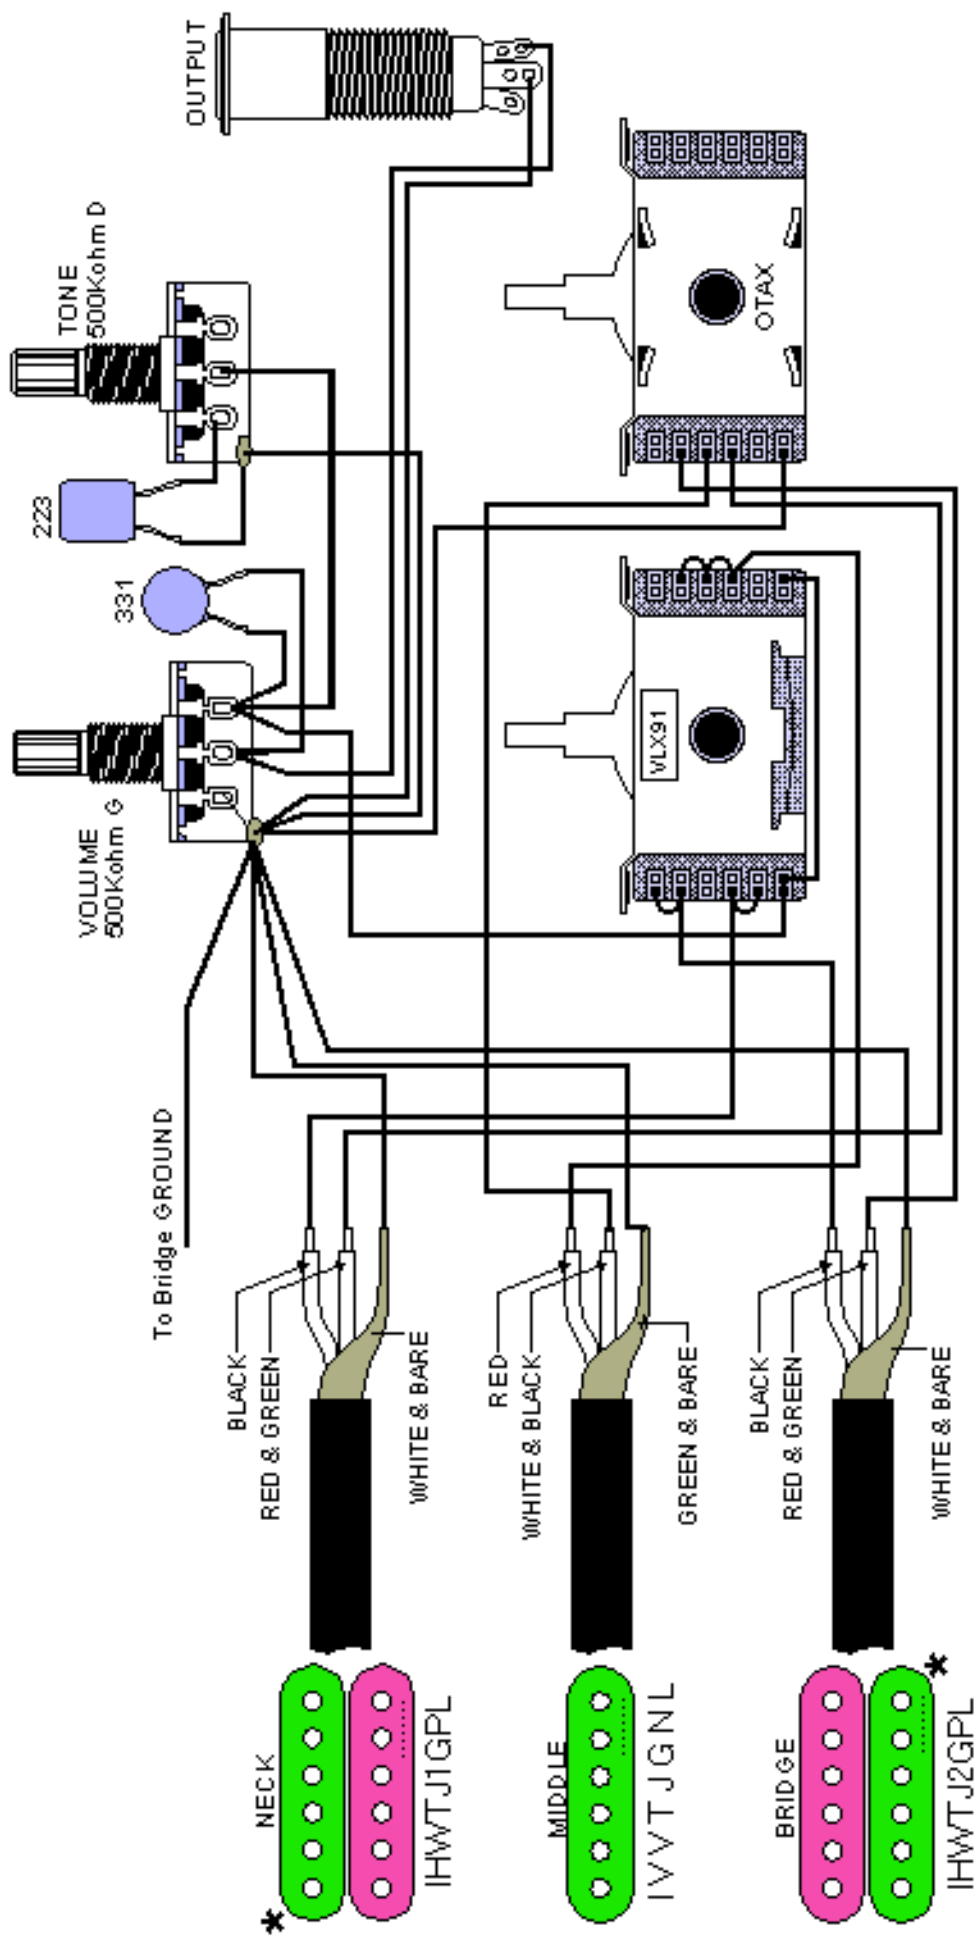

Steve Vai Jem 20th Anniversary

* CABLE EXIT

MODEL NUMBER	MODEL NAME	APPROVED BY	CHECKED BY	DRAWING BY	SCALE
				DRAWING NUMBER	DATE
					SIZE
					A4

HOSHINO GAKKI CO., LTD.
 No. 22, 3-Chome, SHIMOKU-CHO, HIGASHI-KU,
 NAGOYA, JAPAN TEL: 052-931-0034 FAX: 052-937-4729