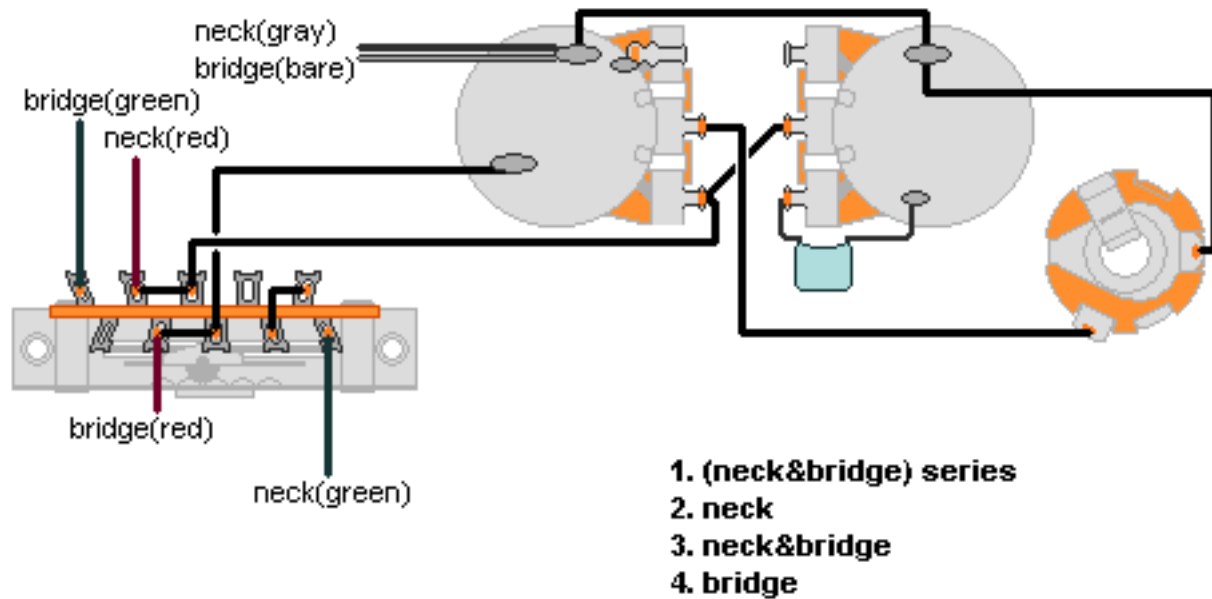

DiMarzio, Inc.

1388 Richmond Terrace, PO Box 100387, Staten Island, NY 10310, Tel(718)981-9286, Fax(718)720-5296

Area Neck, FT bridge, 4-Way Tele Switch

For each pickup, solder the black&white wires together and tape up each connection.

**Note: Tailpiece should be connected to common ground.
All grounds \perp must be connected.**

Copyright (C) 2010 DiMarzio, Inc. All rights reserved