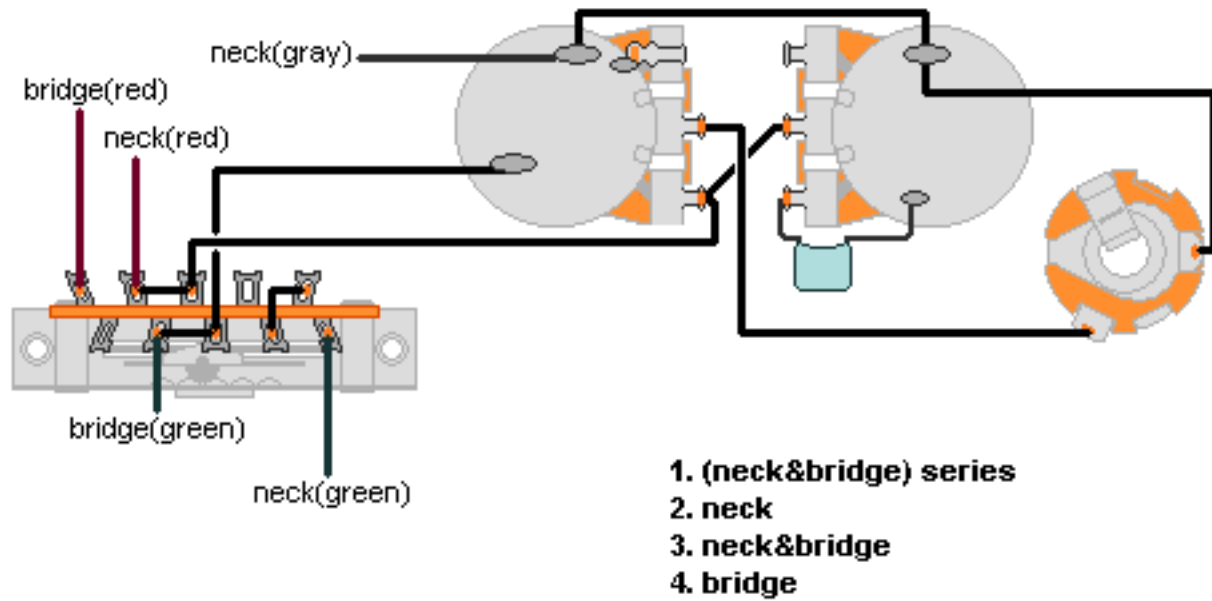

DiMarzio, Inc.

1388 Richmond Terrace, PO Box 100387, Staten Island, NY 10310, Tel(718)981-9286, Fax(718)720-5296

2 Area T Pickups with 4-Way Tele Switch

**Note: Tailpiece should be connected to common ground.
All grounds \perp must be connected.**