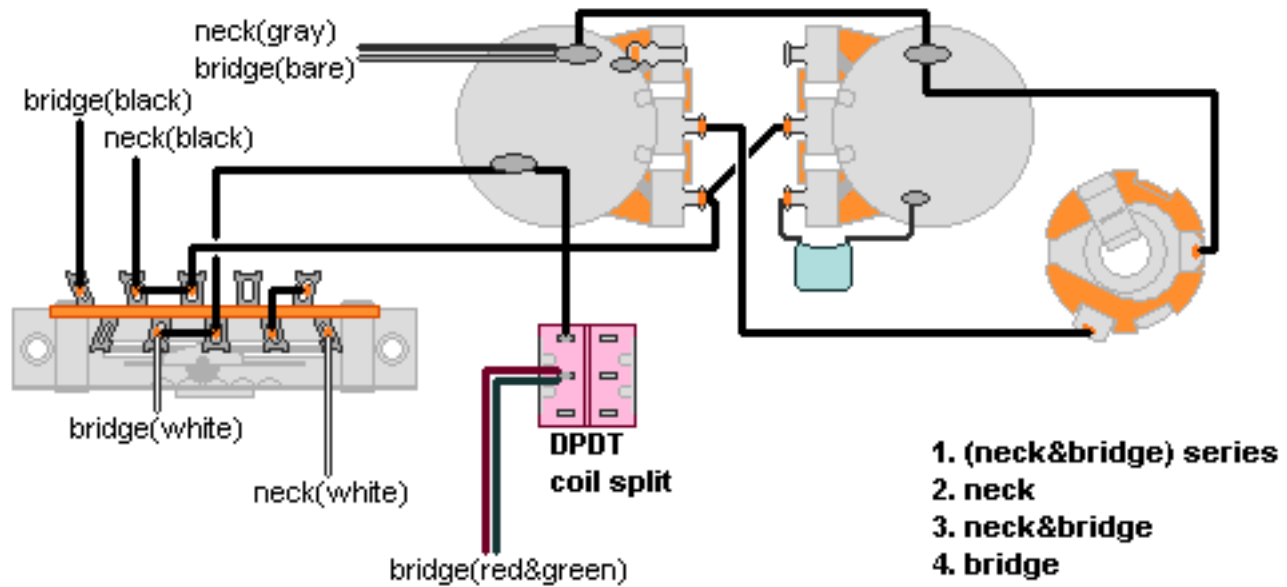

DiMarzio, Inc.

1388 Richmond Terrace, PO Box 100387, Staten Island, NY 10310, Tel(718)981-9286, Fax(718)720-5296

Twang King neck, FT bridge, 4-Way Tele Switch, DPDT(split bridge)

**Note: Tailpiece should be connected to common ground.
All grounds \perp must be connected.**