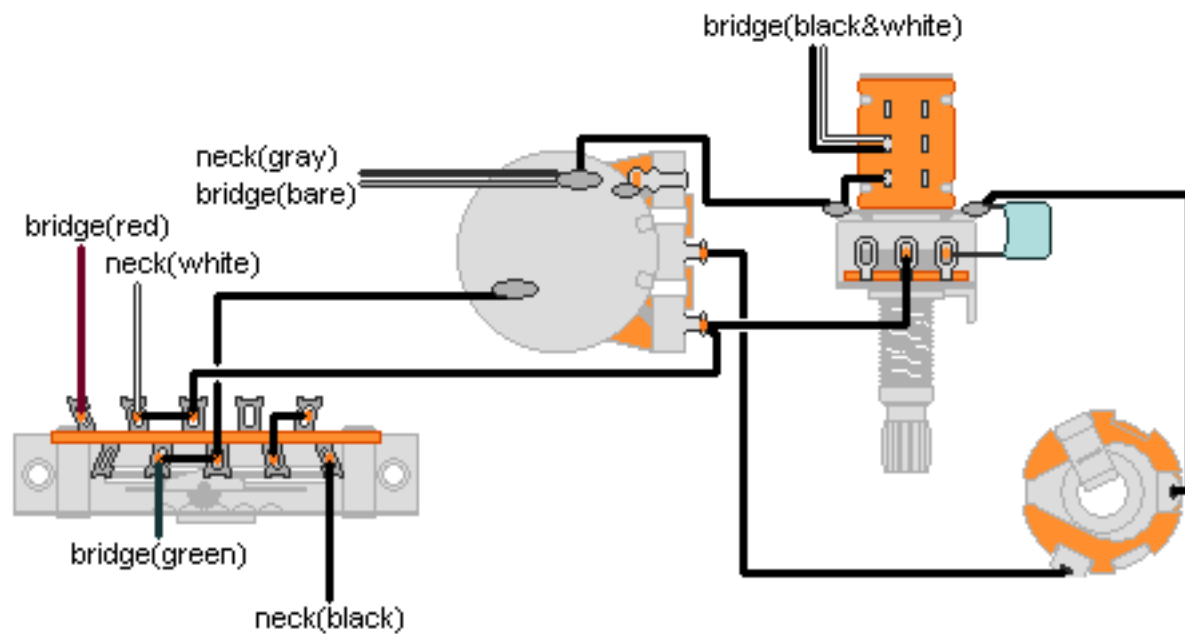

DiMarzio, Inc.

1388 Richmond Terrace, PO Box 100387, Staten Island, NY 10310, Tel(718)981-9286, Fax(718)720-5296

True Velvet Neck, FT bridge, 4-Way Tele Switch, Push/Pull Tone

1. (neck&bridge) series
2. neck
3. neck&bridge
4. bridge

**Note: Tailpiece should be connected to common ground.
All grounds \perp must be connected.**

Copyright (C) 2010 DiMarzio, Inc. All rights reserved