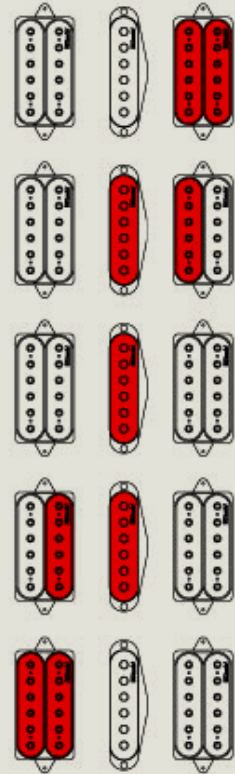

VOLUME
(500K-W)

OUTPUT JACK

NECK ← BRIDGE

TITLE

WIRING DIAGRAM

MODEL

PGM300 / PGM301

DRAWN