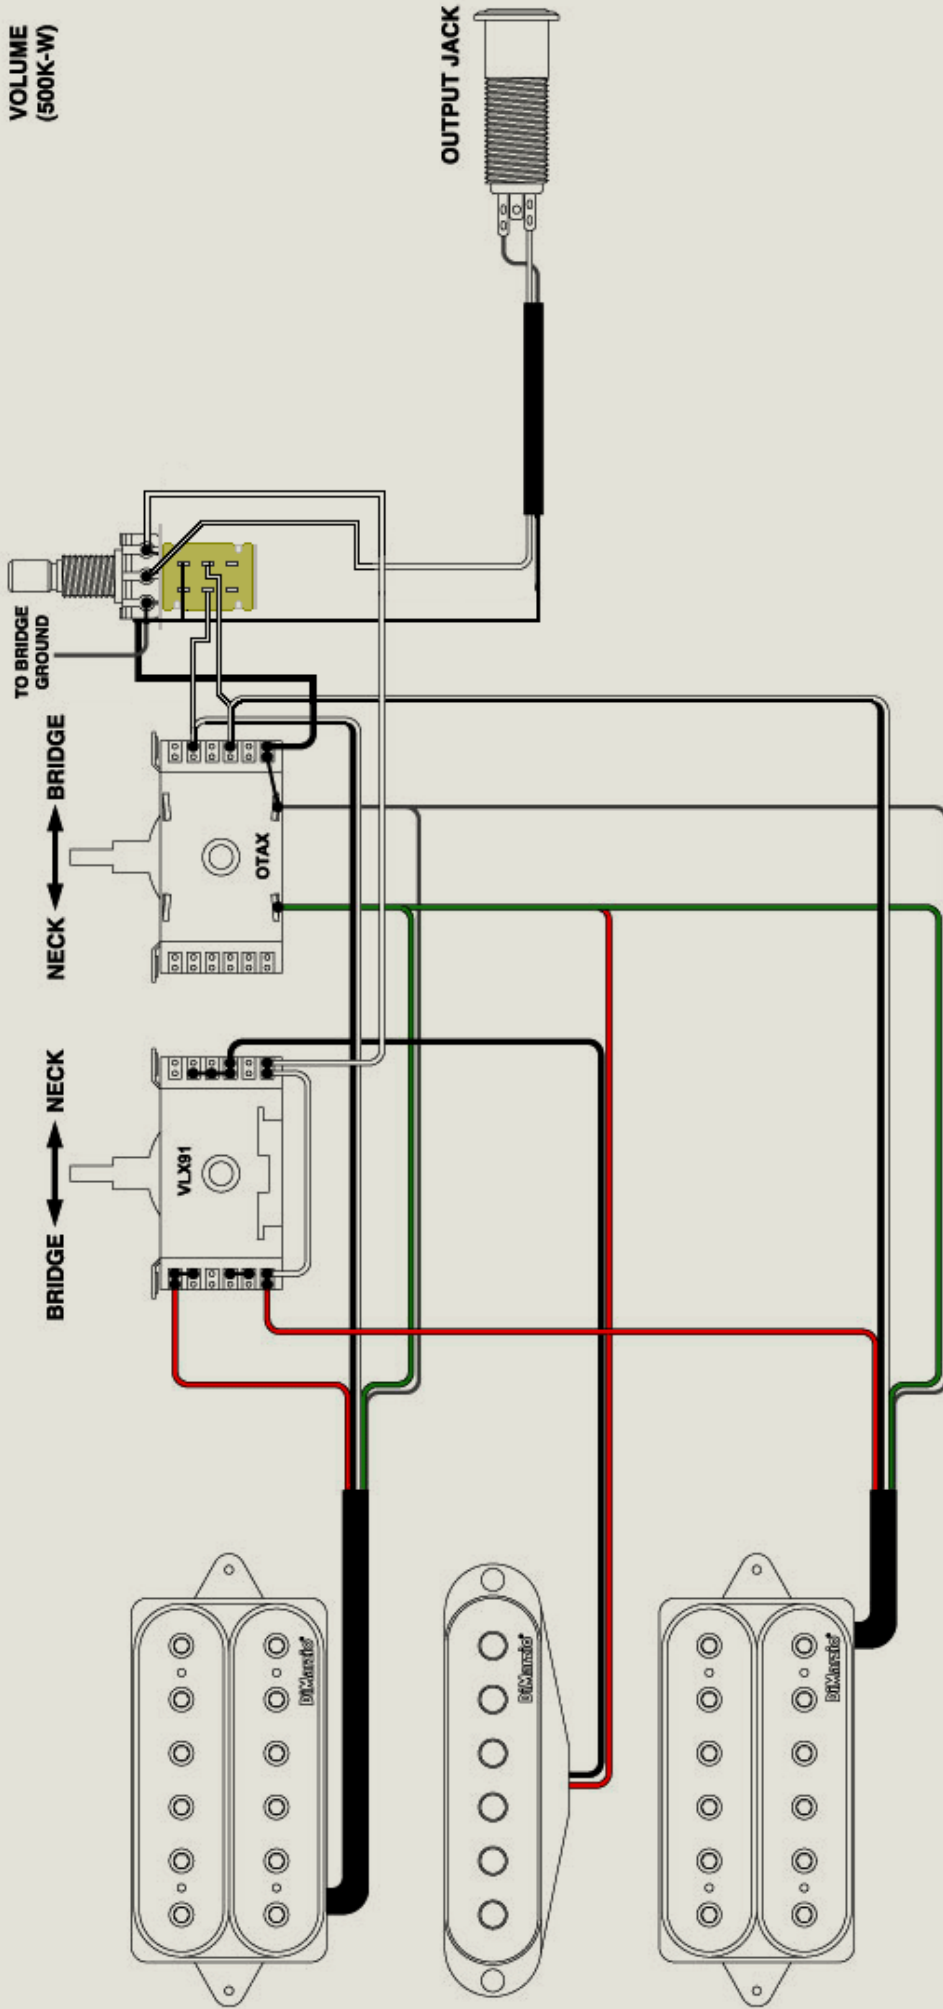

VOLUME
(500K-W)

OUTPUT JACK

NECK ← BRIDGE

TITLE

WIRING DIAGRAM

MODEL

PGM300 / PGM301

DRAWN