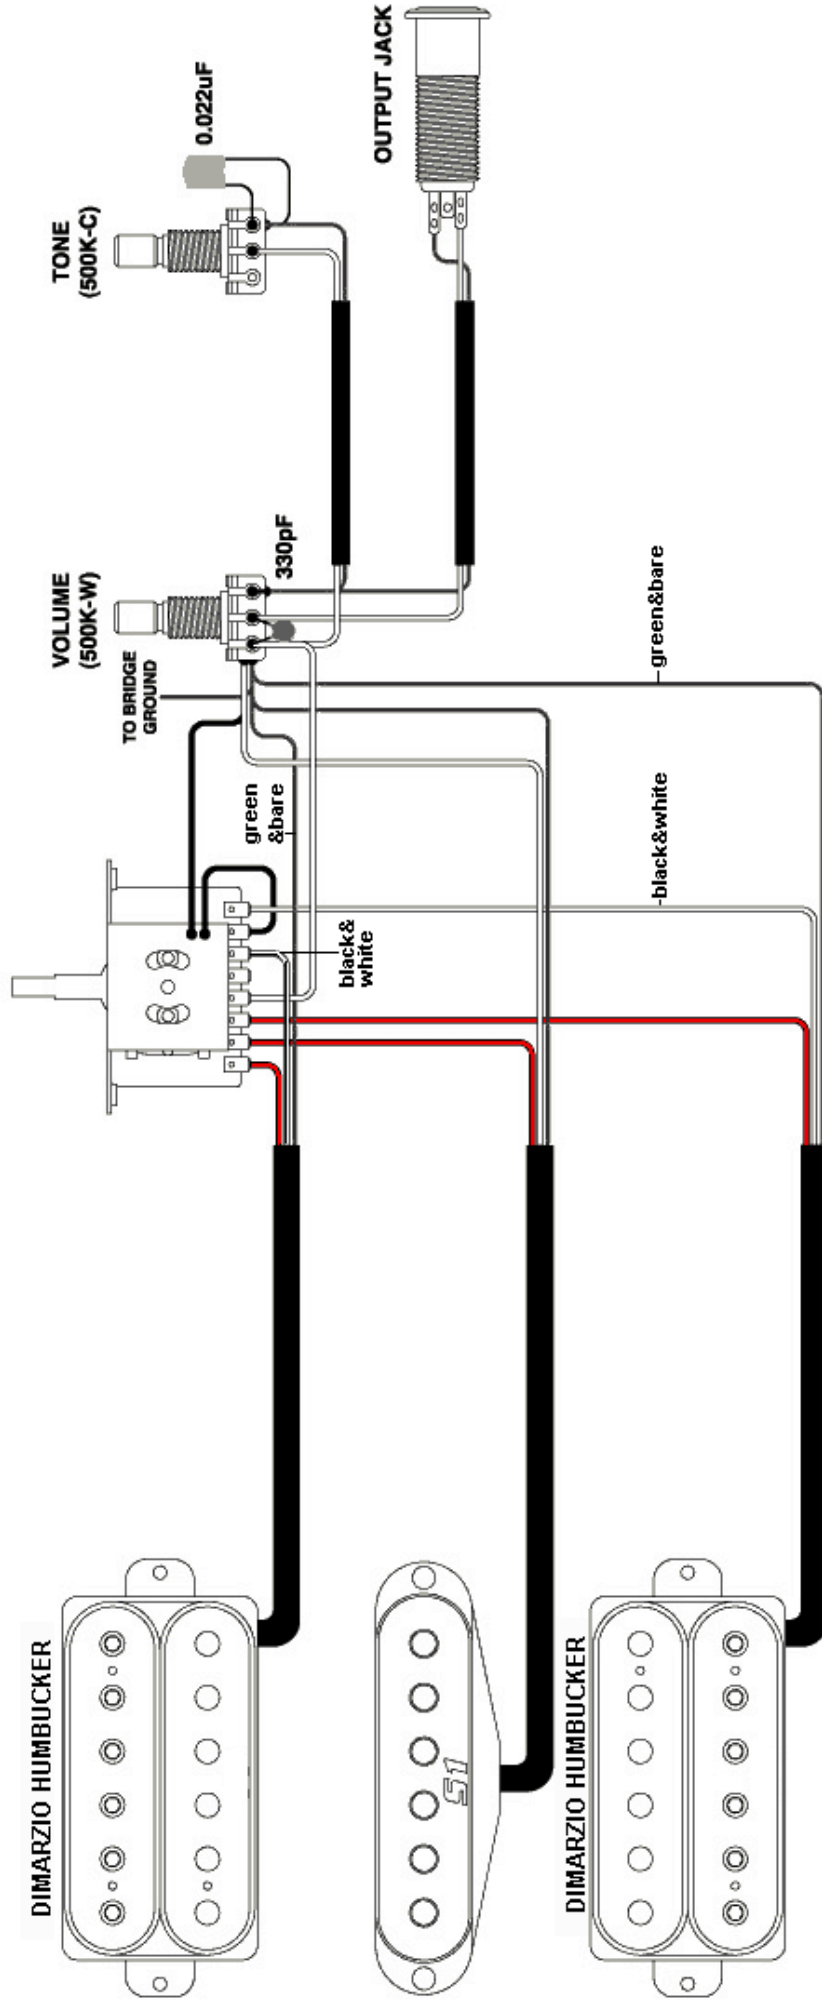

DIMARZIO HUMBUCKERS IN NECK & BRIDGE POSITIONS

BRIDGE ← → NECK

NECK ← → BRIDGE

TITLE

WIRING DIAGRAM

DRAWN
KOICHI
FUJIHARA

DATE
APR. 20
2004

MODEL