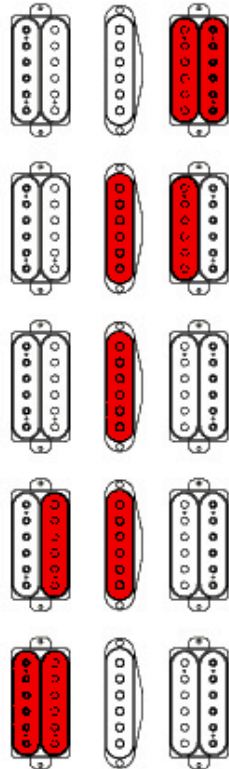

DIMARZIO HUMBUCKERS IN NECK & BRIDGE POSITIONS

BRIDGE ← → NECK

NECK ← → BRIDGE

TITLE

WIRING DIAGRAM

DRAWN
KOICHI
FUJIHARA

DATE
APR. 20
2004

MODEL