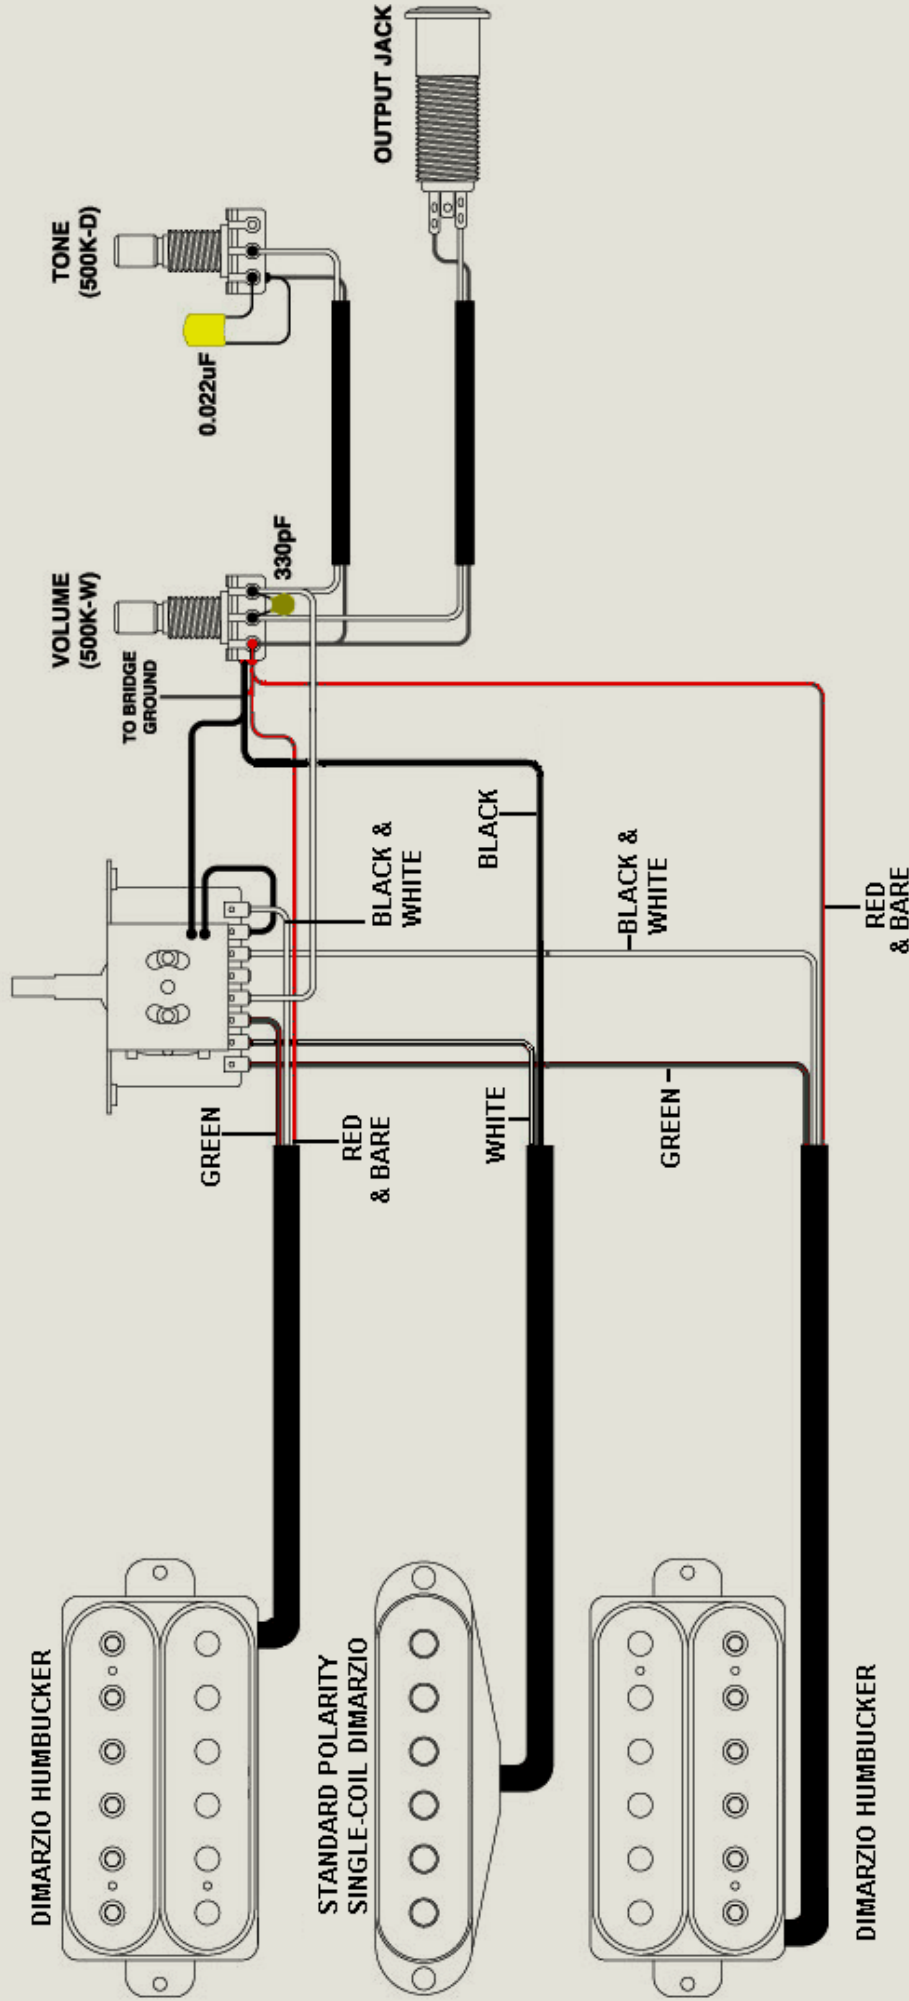

DIMARZIO HUMBUCKERS IN NECK  
& BRIDGE POSITIONS

NECK ← → BRIDGE

NECK ← → BRIDGE

TITLE

WIRING DIAGRAM

MODEL

RG1550 / RG1570

DRAWN  
KOICHI  
FUJIMURA