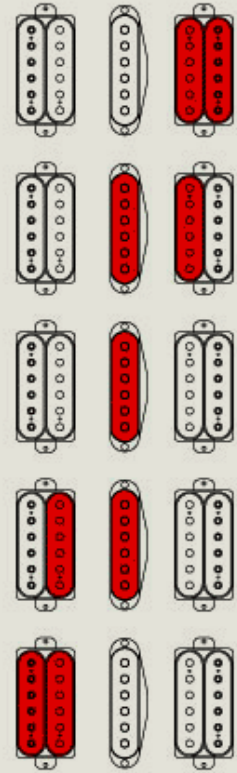

DIMARZIO HUMBUCKERS IN NECK  
& BRIDGE POSITIONS

NECK ← → BRIDGE

NECK ← → BRIDGE

TITLE

WIRING DIAGRAM

MODEL

RG1550 / RG1570

DRAWN  
KOICHI  
FUJIMURA