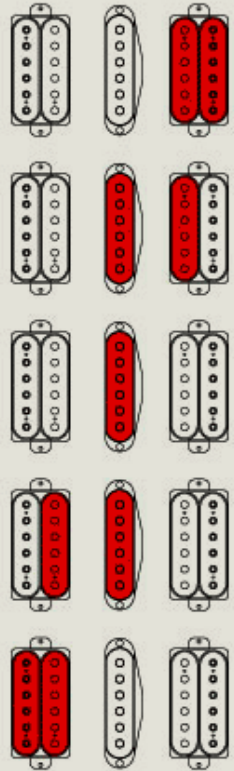

DIMARZIO HUMBUCKERS IN NECK & BRIDGE POSITIONS

NECK ← → BRIDGE

NECK ← → BRIDGE

TITLE		MODEL
WIRING DIAGRAM		RG1550 / RG1570
DRAWN	DATE	
KOICHI FUJIMURA	APR. 20 2004	