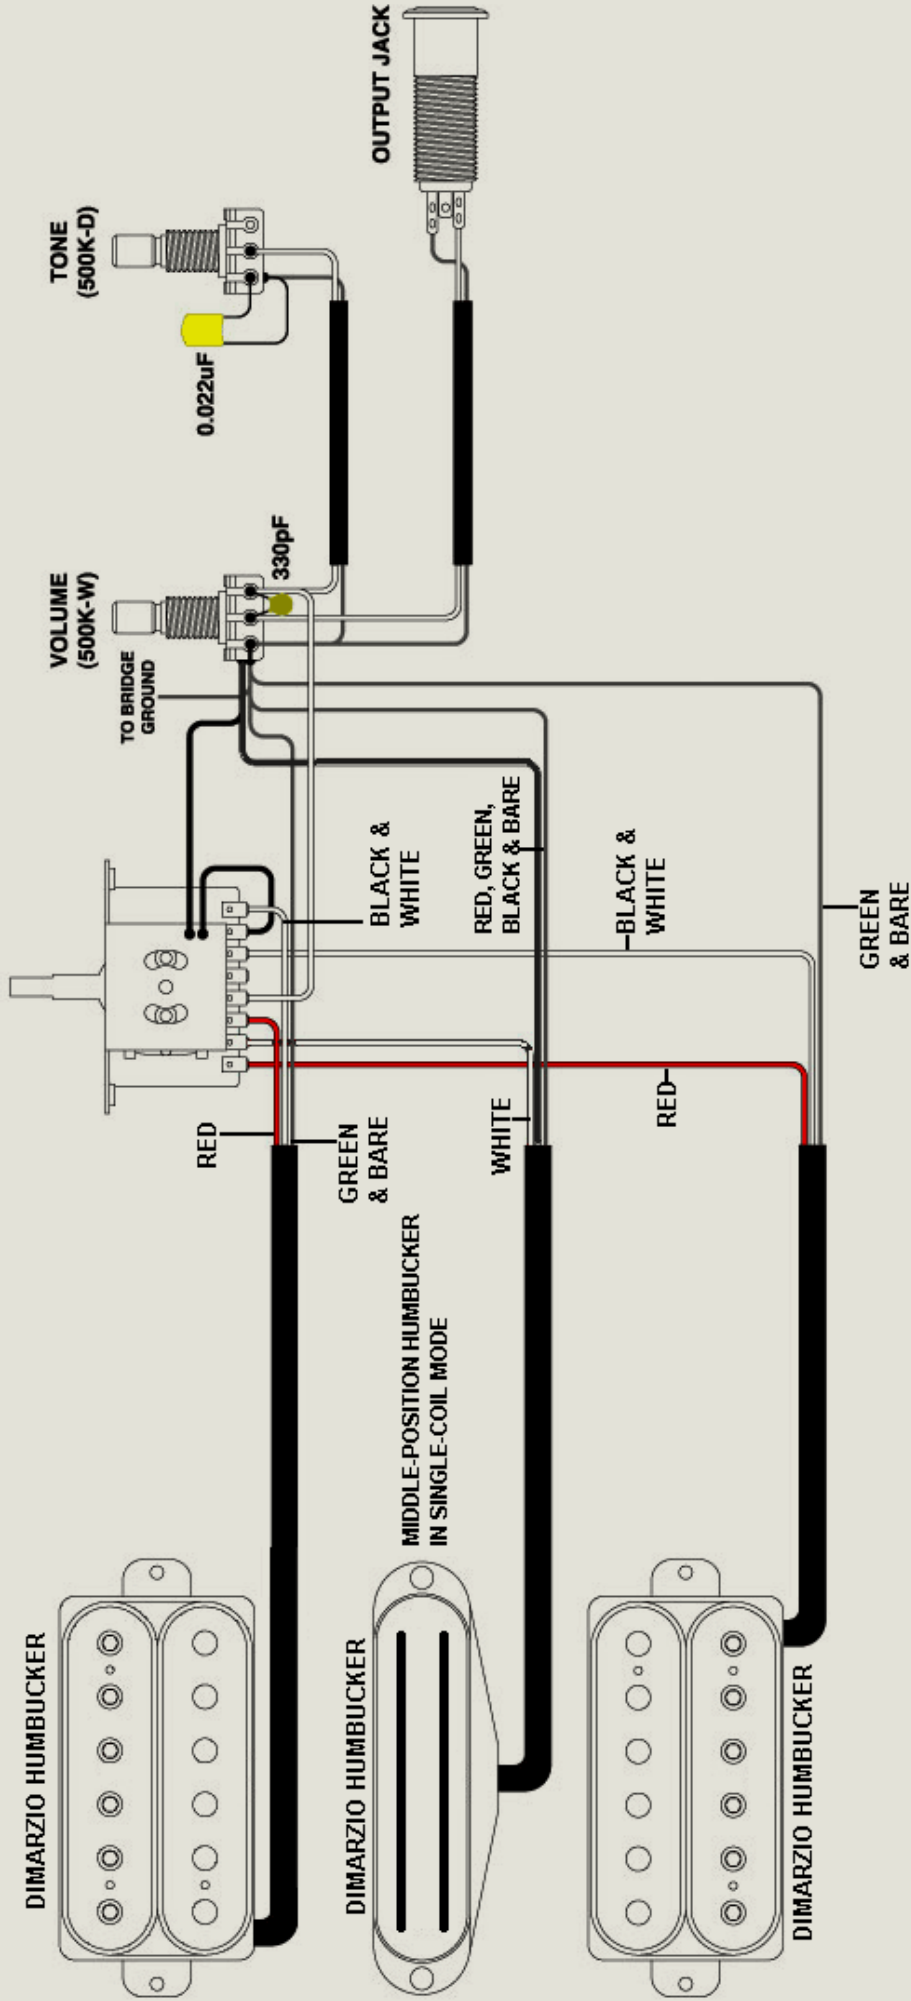

DIMARZIO HUMBUCKERS IN NECK & BRIDGE POSITIONS

NECK ← → BRIDGE

NECK ← → BRIDGE

TITLE		MODEL
WIRING DIAGRAM		RG1550 / RG1570
DRAWN	DATE	
KOICHI FUJIMURA	APR. 20 2004	