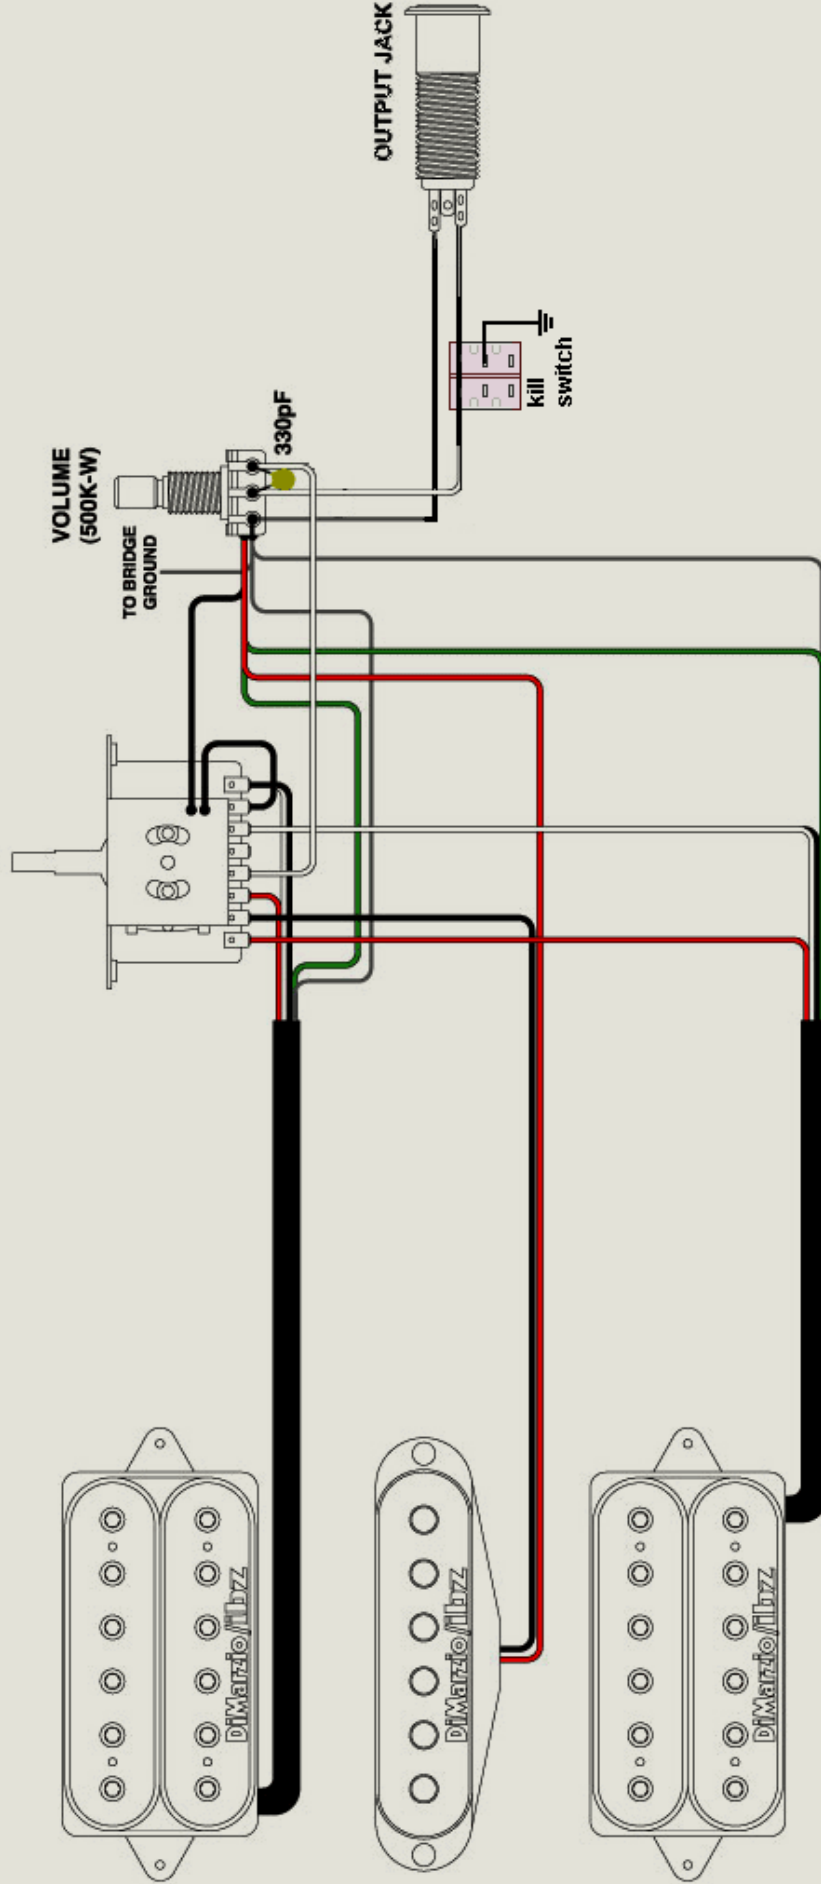

NECK ← → BRIDGE

NECK ← → BRIDGE

TITLE		MODEL
WIRING DIAGRAM		RG2550 / RG2570
DRAWN	DATE	
KOICHI FUJIMURA	APR. 20 2004	