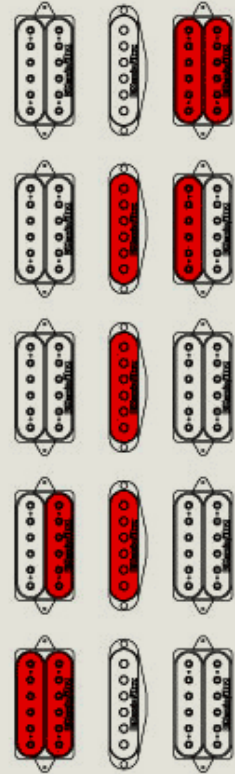

NECK ← → BRIDGE

NECK ← → BRIDGE

TITLE		MODEL
WIRING DIAGRAM		RG2550 / RG2570
DRAWN	DATE	
KOICHI FUJIMURA	APR. 20 2004	