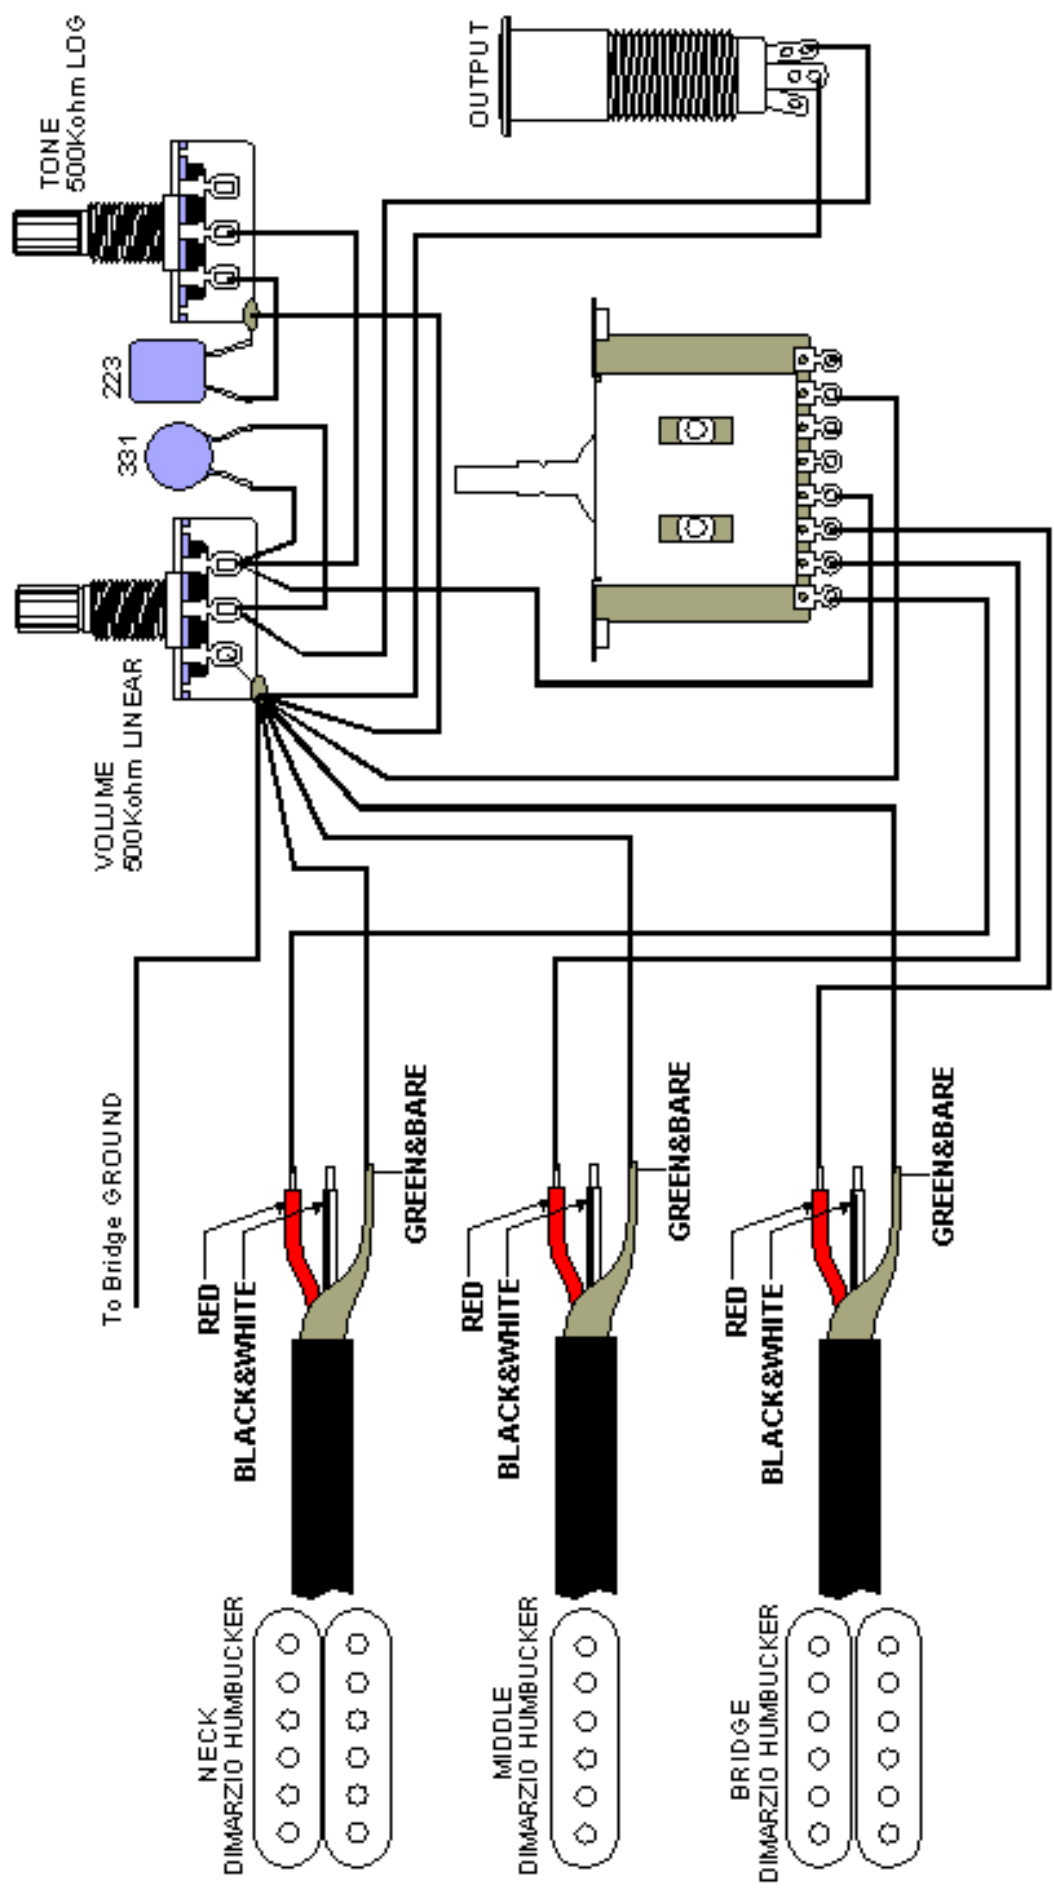

A

MODEL NUMBER	MODEL NAME	APPROVED BY	CHECKED BY	DRAWING BY	SCALE
SP5-K/C				A. M.	
HOSHINO GAKKI CO., LTD. No. 22, 3-C HOME, SHIMO-KU-CHO, HIGASHI-KU, NAGOYA, JAPAN TEL: 052-531-0034 FAX: 052-531-4729		DRAWING NUMBER		DATE	SIZE
		W097043		'97/02/09	A4

RG170, RG270, RG270DX, RG270R,
RG450DX, RG470, RG470FMR, RG470L,
RX170D, S470, S270