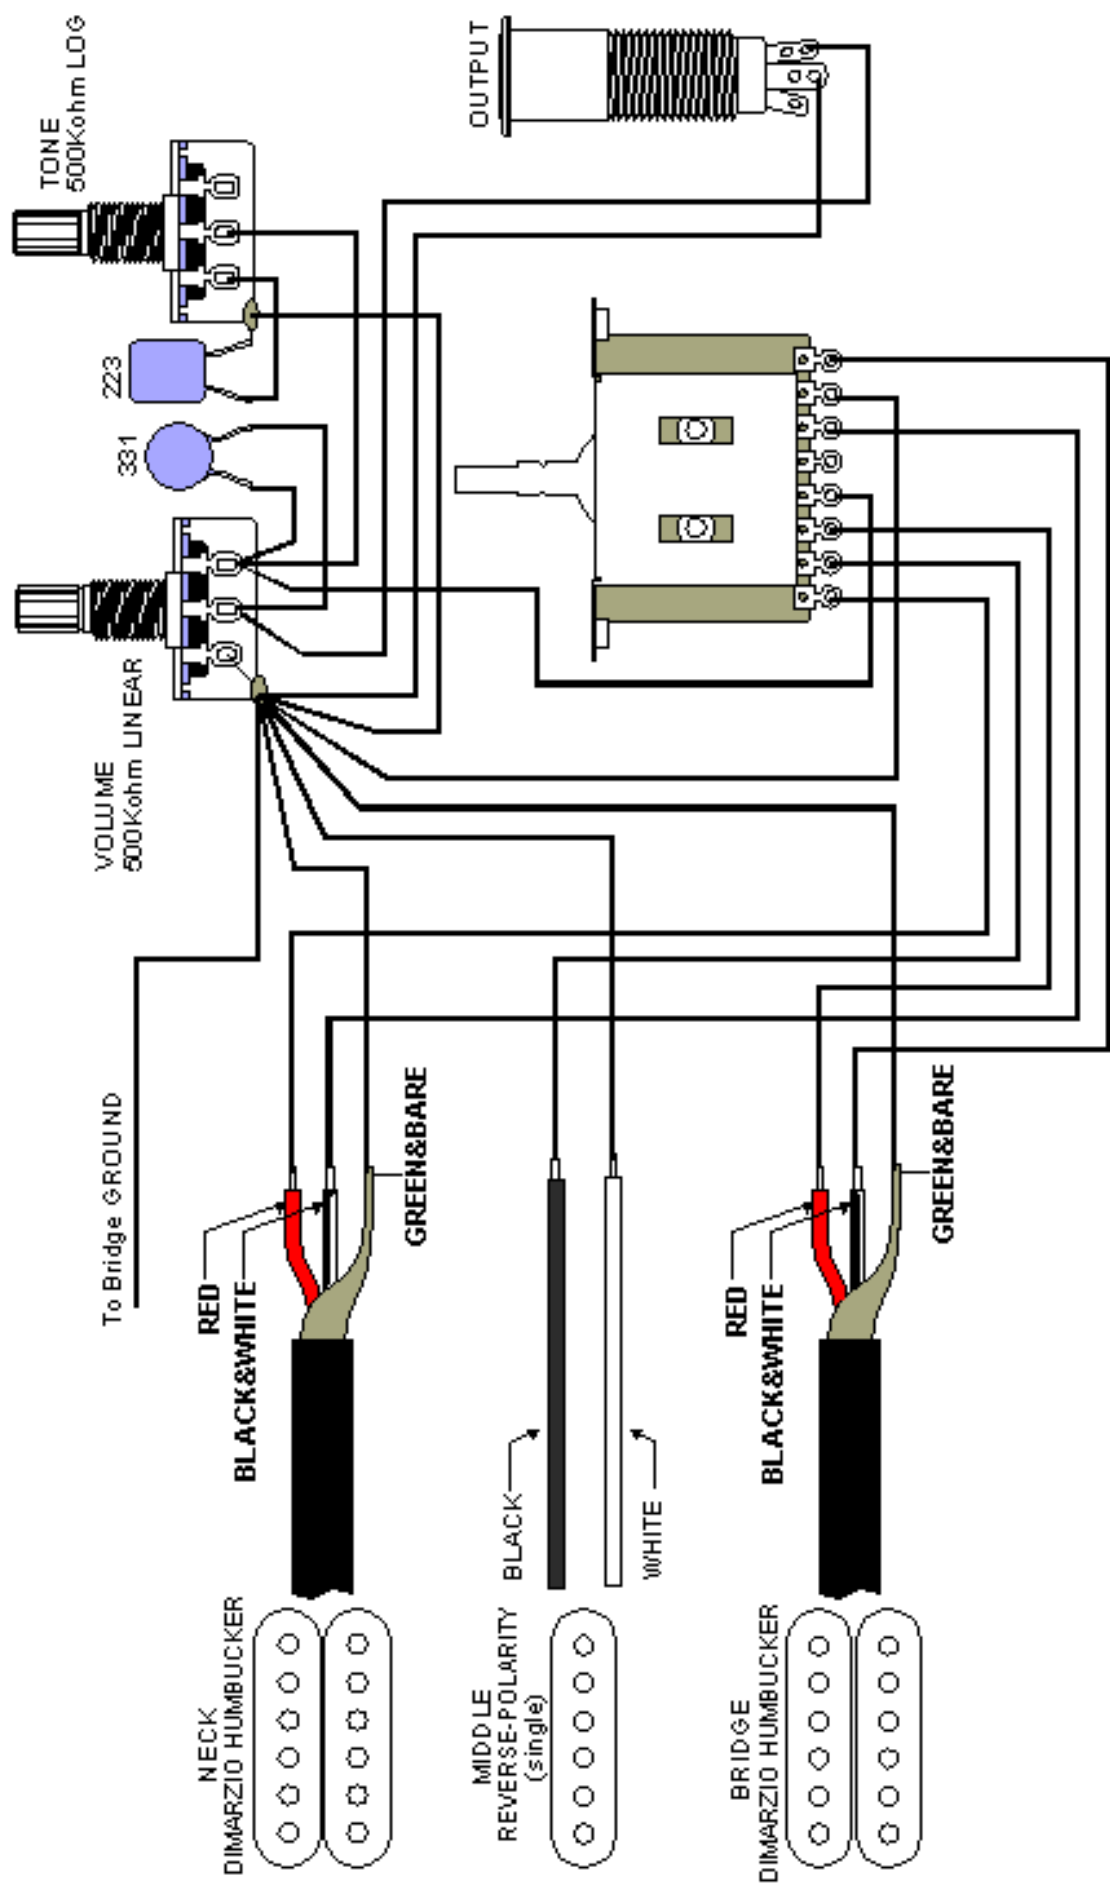

A

MODEL NUMBER	MODEL NAME	APPROVED BY	CHECKED BY	DRAWING BY	SCALE
SP5-K/C				A. M.	
HOSHINO GAKKI CO., LTD. No. 22, 3-C HOME, SHUHO-KU-CHO, HIGASHI-KU, NAGOYA, JAPAN TEL: 052-531-0034 FAX: 052-537-4729		DRAWING NUMBER	DATE		SIZE
		W097043	'97/02/09		A4

RG170, RG270, RG270DX, RG270R,
RG450DX, RG470, RG470FMR, RG470L,
RX170D, S470, S270