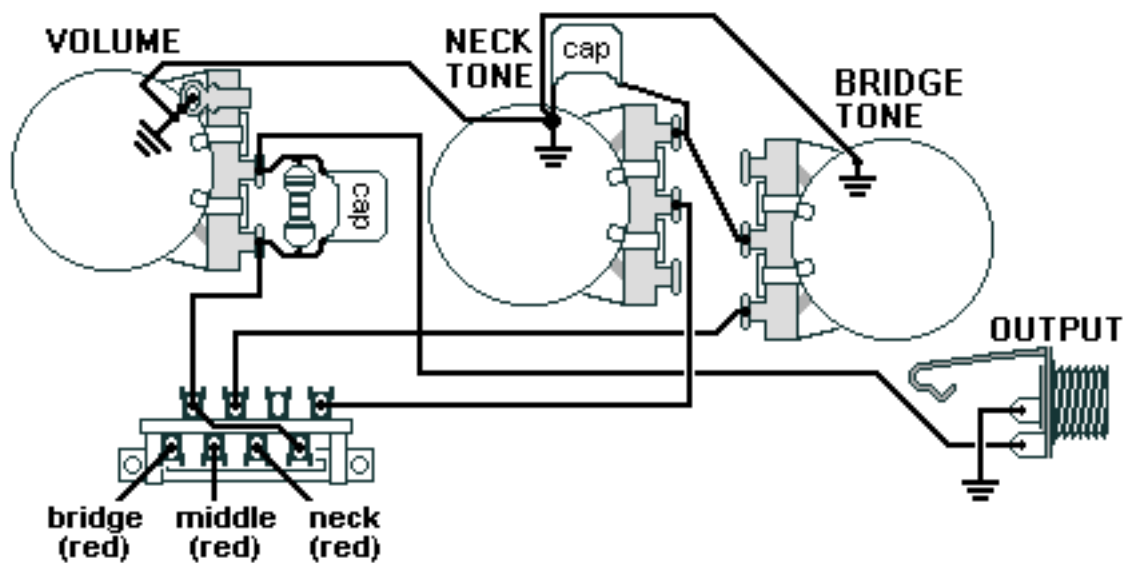

DiMarzio, Inc.

1388 Richmond Terrace, PO Box 100387, Staten Island, NY 10310, Tel(718)981-9286, Fax(718)720-5296

Area Wiring 2ND TONE CONTROL FOR BRIDGE PICKUP

Ground green wires from all 3 pickups

**Note: Tailpiece should be connected to common ground.
All grounds \perp must be connected.**