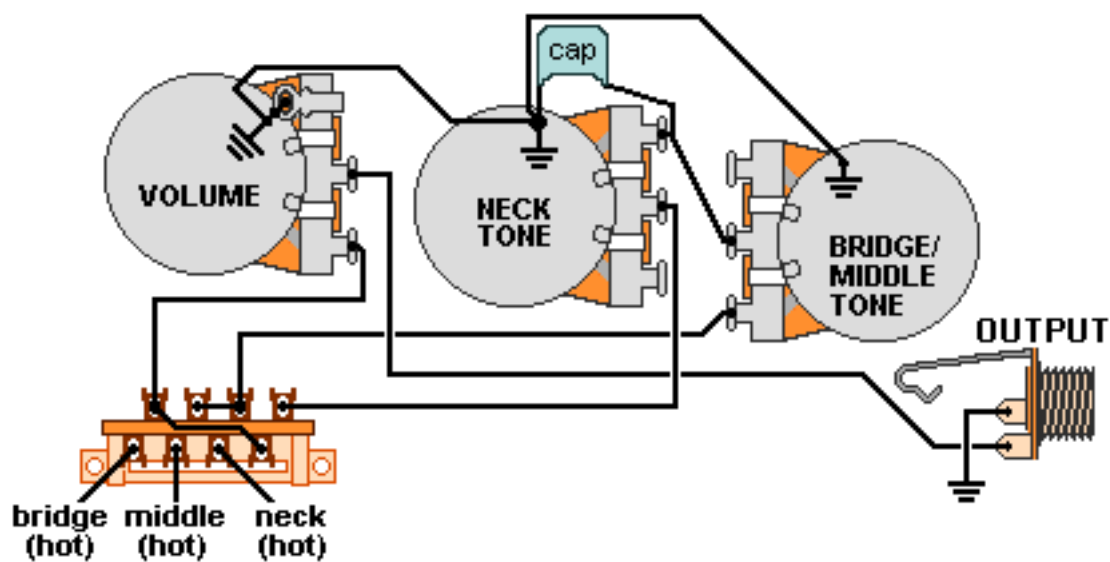

DiMarzio, Inc.

1388 Richmond Terrace, PO Box 100387, Staten Island, NY 10310, Tel(718)981-9286, Fax(718)720-5296

3 PICKUPS, 1 VOL., NECK TONE, BRIDGE & MIDDLE TONE

**Note: Tailpiece should be connected to common ground.
All grounds \perp must be connected.**