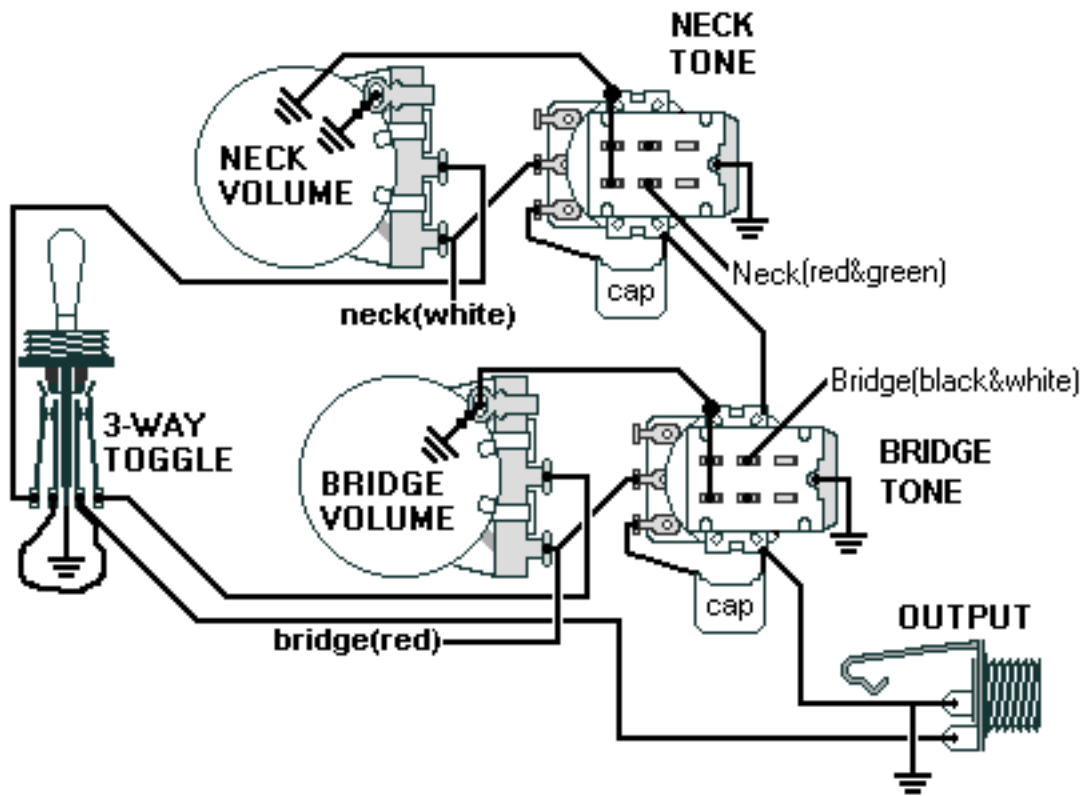

DiMarzio, Inc.

1388 Richmond Terrace, PO Box 100387, Staten Island, NY 10310, Tel(718)981-9286, Fax(718)720-5296

2HUM., 2 PUSH/PULL TONE (split)

All other pickup wires not shown or mentioned go to ground.

Note: Tailpiece should be connected to common ground.

All grounds \perp must be connected.

Copyright (C) 2003 DiMarzio, Inc. All rights reserved