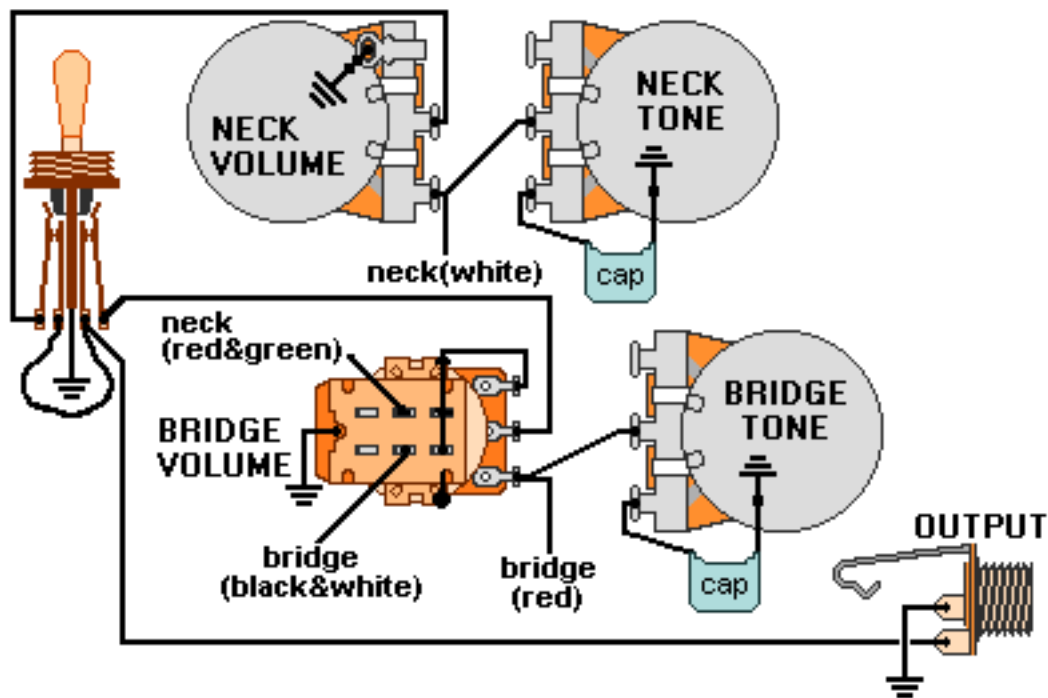

DiMarzio, Inc.

1388 Richmond Terrace, PO Box 100387, Staten Island, NY 10310, Tel(718)981-9286, Fax(718)720-5296

2HUM., 1 PUSH/PULL BRIDGE VOL.(split)

Ground black & bare wires from neck pickup and green & bare from bridge pickup.

Note: Tailpiece should be connected to common ground.
All grounds \perp must be connected.

Copyright (C) 2003 DiMarzio, Inc. All rights reserved