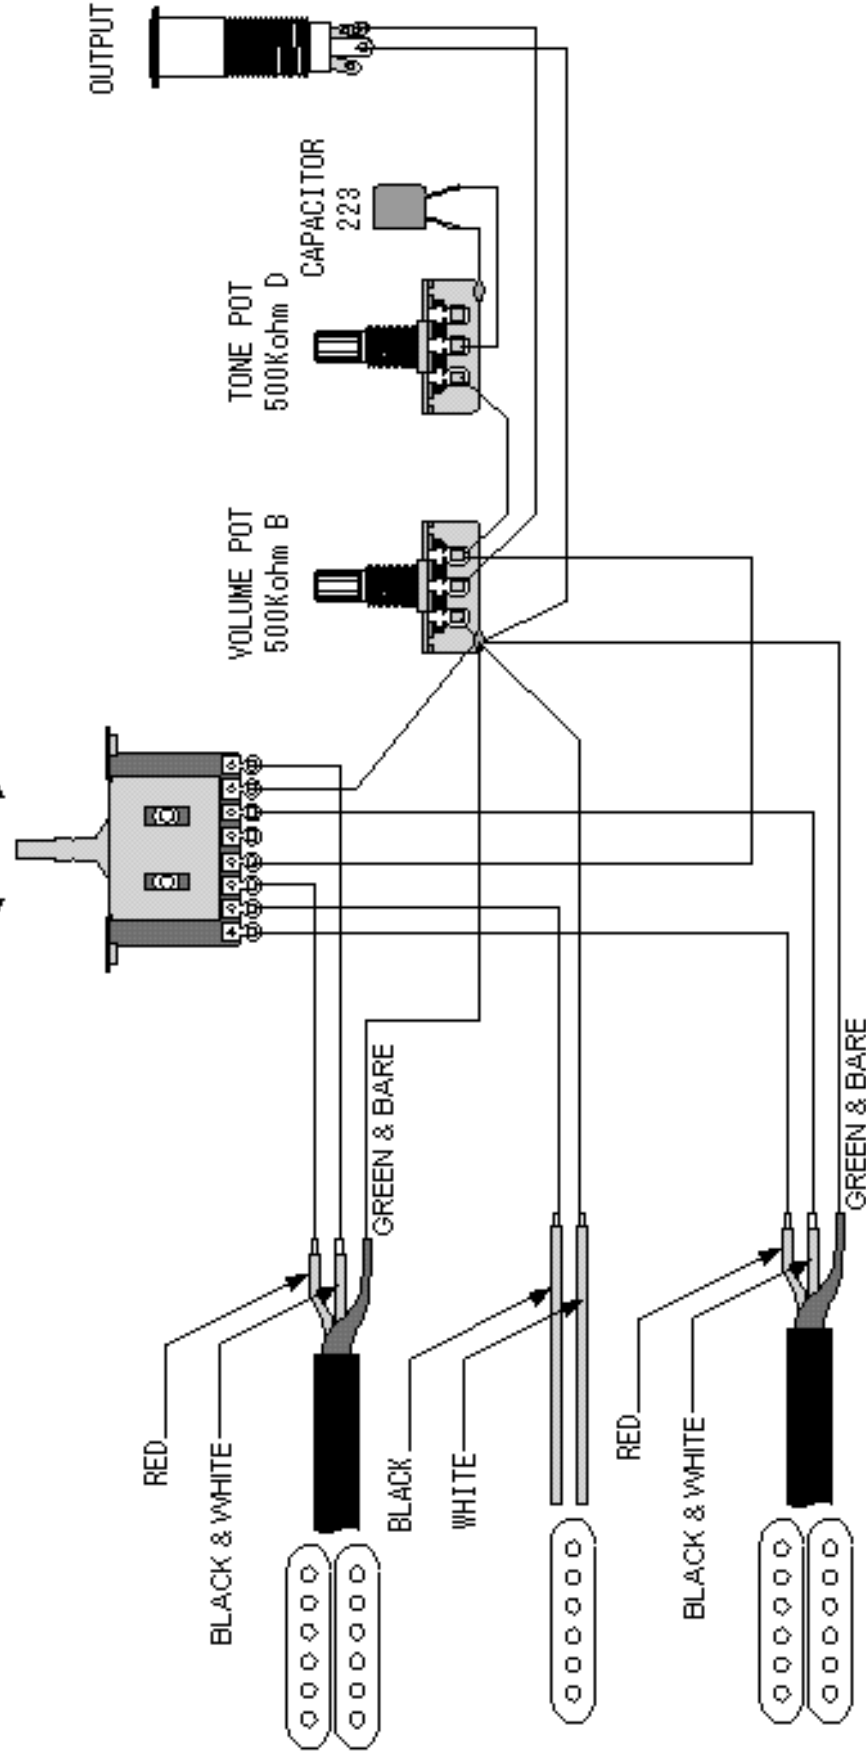

DiMarzio humbucking pickups - neck & bridge positions

Single-coil reverse polarity

5WAY LEVER SW. (3PS1CGAE5)

NECK ← → BRIDGE

NECK ← → BRIDGE

Drawing Number.	Model Number	Switch Function	Drawing by	Date
W010002	6SA60	SPLIT-5 (S-S-H)	M. M.	01/01/23
HOSHINO GAKKI CO., LTD. No.223-CHOME,SHUNOKU-CHO,HIKASHI-KU,NAGOYA,JAPAN TEL.82-50-086 FAX.82-50-472			Memo	
			PT. CORT INDONESIA	